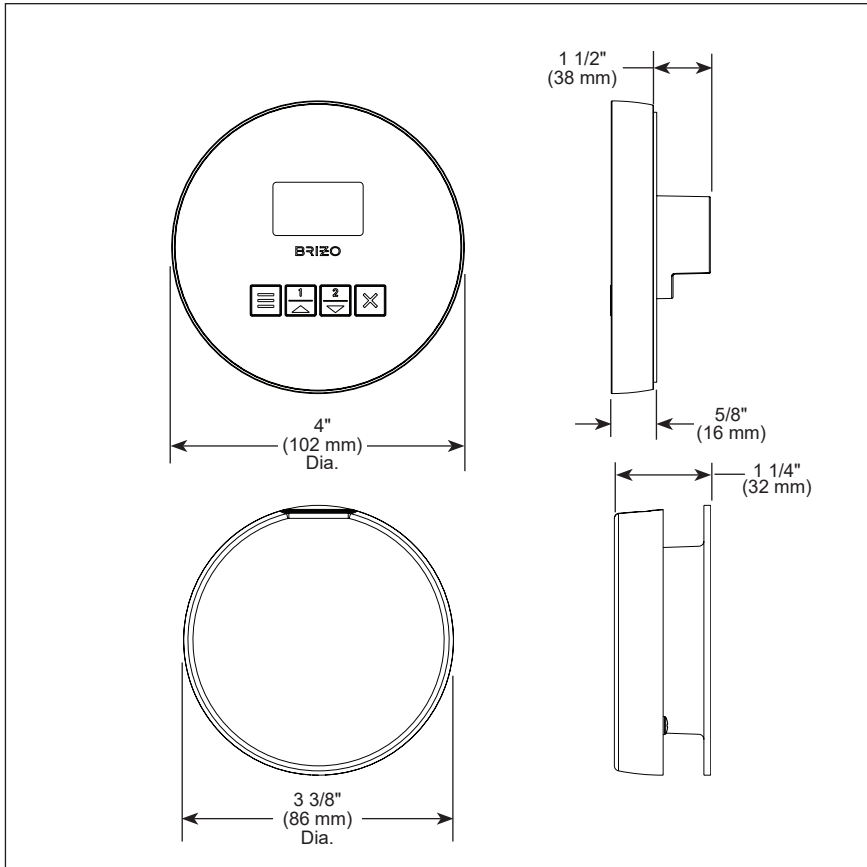

STEAM CONTROL STANDARD SPECIFICATIONS:

- Surface Mount - 1 1/2" hole required
- Must mount inside the steam room
- The multi-conductor cable should be run through 3/4" conduit to protect cable from damage and to facilitate easy replacement
- Mount control near seating area and not above Steam head
- Control should be mounted 48" above the floor
- Required Electrical Service: Low-voltage connection from 8GE-TSG steam generator via multi-conductor cable (supplied with steam generator)
- Model is not compatible with any of the 8SP-MU spa accessories

STANDARD SPECIFICATIONS:

- Includes 3/4" NPT female thread for connection to steam line
- Steam line should protrude 1/4" to 1/2" from finished surface
- Steam head should be mounted 12" - 18" above the finished floor or 6" above the rim of the tub. The mounting location must also not be directly beneath the control and should be as far from the seating area as possible.
- Includes silicone cover
- Essential oil reserve on top of steam head

WARRANTY

- See separate warranty document

8CH-250R-▲

Package Contents

Silicone Sealant

6-Pin Coupler

▲ Designate Proper Finish Suffix

Brizo Kitchen & Bath Company reserves the right (1) to make changes in specifications and materials, and (2) to change or discontinue models, both without notice or obligation. Dimensions are for reference only. See current full-line price book or www.brizo.com for finish options and product availability.