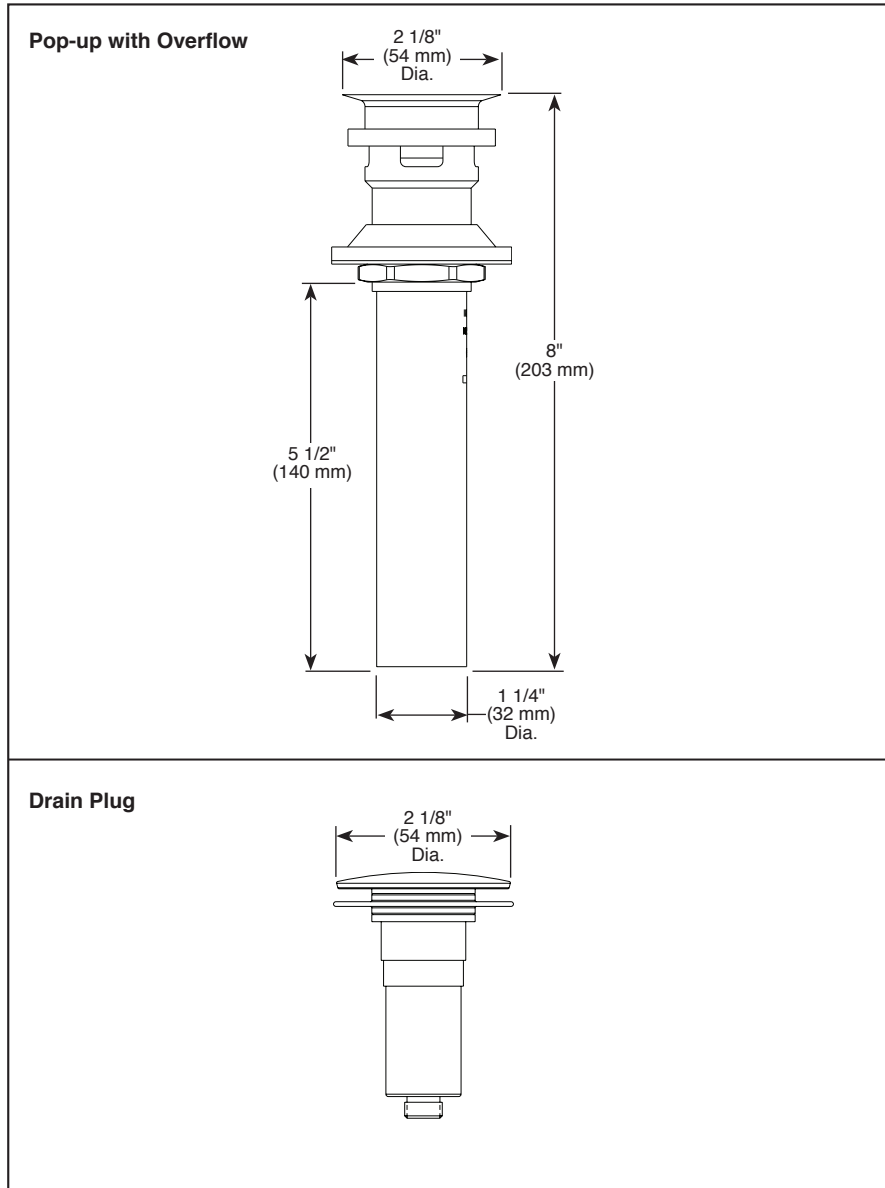

Submitted Model No.: _____
 Specific Features: _____

see what Delta can do™

PUSH POP-UP WITH DRAIN PLUG

STANDARD SPECIFICATIONS:

- Chrome plated brass tube with pop-up
- 1 1/4" (32 mm) in diameter
- Includes 33D661 drain plug

COMPLIES WITH:

- ASME A112.18.2 / CSA B125.2

▲ Designate Proper Finish Suffix

Delta reserves the right (1) to make changes in specifications and materials, and (2) to change or discontinue models, both without notice or obligation. Dimensions are for reference only. See current full-line price book or www.deltafaucet.com for finish options and product availability.