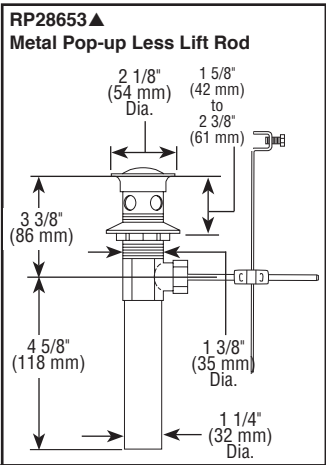

▲ Designate Proper Finish Suffix

Delta reserves the right (1) to make changes in specifications and materials, and (2) to change or discontinue models, both without notice or obligation. Dimensions are for reference only. See current full-line price book or www.deltafaucet.com for finish options and product availability.

Delta Faucet Company

55 E. 111th Street, Indianapolis, IN 46280
350 South Edgeware Road, St. Thomas, ON N5P 4L1
© 2020 Delta Faucet Company