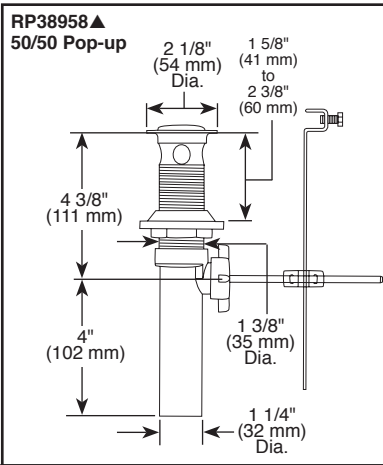

▲ Designate Proper Finish Suffix

Delta reserves the right (1) to make changes in specifications and materials, and (2) to change or discontinue models, both without notice or obligation. Dimensions are for reference only. See current full-line price book or www.deltafaucet.com for finish options and product availability.

Delta Faucet Company

55 E. 111th Street, Indianapolis, IN 46280
350 South Edgeware Road, St. Thomas, ON N5P 4L1
© 2020 Delta Faucet Company