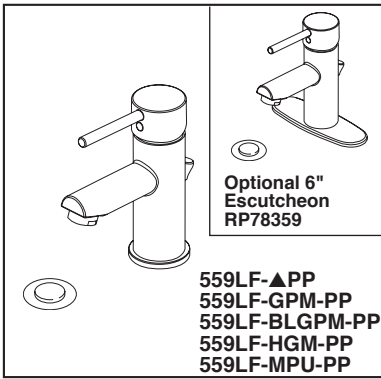

STANDARD SPECIFICATIONS:

- Max. flow rate 1.2 gpm @ 60 psi, 4.5 L/min @ 414 kPa
- GPM models provide 1.0 gpm @ 60 psi, 3.8 L/min @ 414 kPa
- HGM models provide 0.5 gpm @ 60 psi, 1.9 L/min @ 414 kPa
- One or three hole mount (Escutcheon optional, not included)
- Control mechanism is the ceramic disc cartridge with temperature limiter
- Red/blue indicator markings
- Control handle shall return to neutral position when valve is turned off
- Solid brass body
- Lift rod hole plug included
- 1/4" threaded stud mounting
- Models have 50/50 pop-up type fitting with plated flange and stopper
- Models with suffix "MPU" have metal drain with pop-up type fitting with plated flange and stopper
- 559LF-BLGPM-PP has a metal drain with pop-up type fitting with plated flange and stopper

WARRANTY

- Parts and Finish - Lifetime limited warranty; or for commercial purchasers, 10 years for multi-family residential (apartments and condominiums) and 5 years for all other commercial uses, in each case from the date of purchase.
- Electronic Parts and Batteries (if applicable) - 5 years from the date of purchase; or for commercial purchasers, 1 year from the date of purchase. No warranty is provided on batteries.

COMPLIES WITH:

- ASME A112.18.1 / CSA B125.1
- ASME A112.18.2 / CSA B125.2
- Indicates compliance to ICC/ANSI A117.1 - Valve control only
- EPA WaterSense® - Applies to 559LF-PP, 559LF-GPM-PP, 559LF-BLGPM-PP and 559LF-MPU-PP only

Submitted Model No.: _____

Specific Features: _____