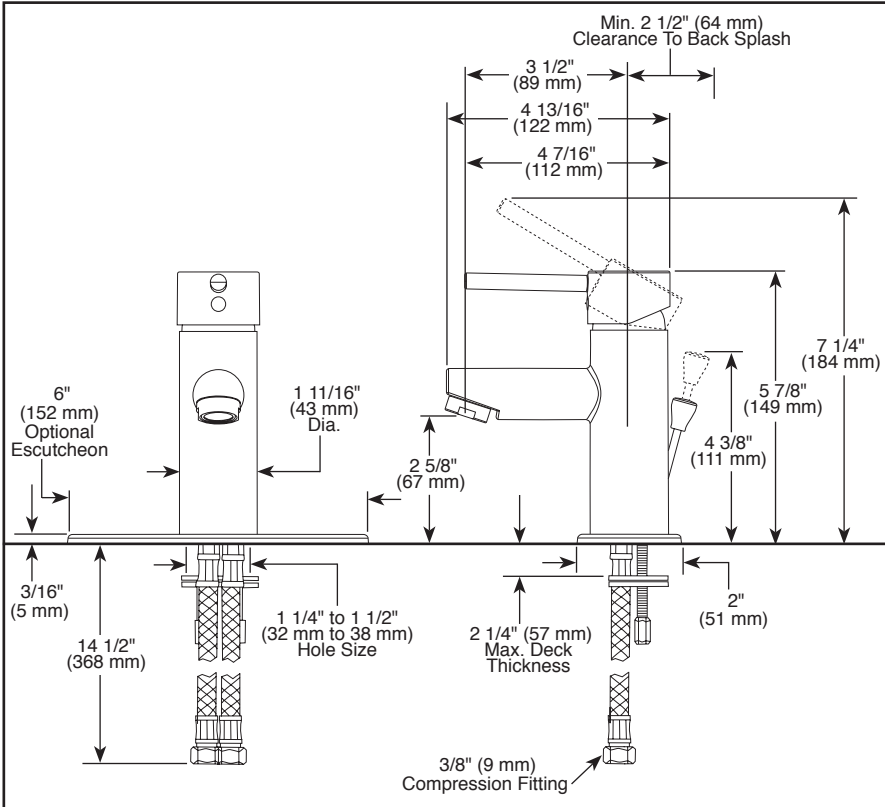

▲ Designate Proper Finish Suffix

Delta reserves the right (1) to make changes in specifications and materials, and (2) to change or discontinue models, both without notice or obligation. Dimensions are for reference only. See current full-line price book or www.deltafaucet.com for finish options and product availability.

Delta Faucet Company

55 E. 111th Street, Indianapolis, IN 46280
350 South Edgeware Road, St. Thomas, ON N5P 4L1
© 2020 Delta Faucet Company