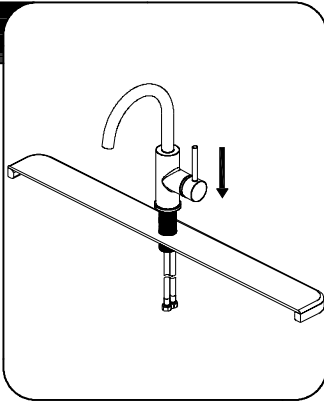

ELKAY®

INSTALLATION / OWNER'S MANUAL

Single Handle Bar Faucet

Model # LKAV3021

INCLUDES:

RECOMMENDED TOOLS:

SAVE FOR CONSUMER

WARNING: Please carefully read and properly follow the instructions for installation found in this manual.

STEPS:

1

Optional Flange Installation:
Before installation, place the faucet assembly through the mounting hole in sink.

2

Optional Deck Plate Installation:
Before installation, align the hole in the gasket (1) and deck plate (2) with the mounting hole in the sink. Place the faucet assembly through the deck plate (2) and mounting hole in the sink until the faucet assembly sets on top of deck plate (2).
NOTE: If the sink is uneven, use silicone under the gasket (1).

3

Secure the faucet assembly with the washers (1&2) and nut (3). Hand tighten the nut (3) onto the faucet assembly. Lock the nut (3) into position by tightening the screws (4) with a phillips screwdriver.

4

Make connections to water lines.
Thread the nut (1) on the supply line onto the outlet of the water supply valve (2) and tighten with a wrench.
Do not overtighten.

5

Important: After installation is completed, remove aerator. Turn on hot and cold water supplies. Turn handle to full open position for one minute. Check for leaks. Replace aerator.