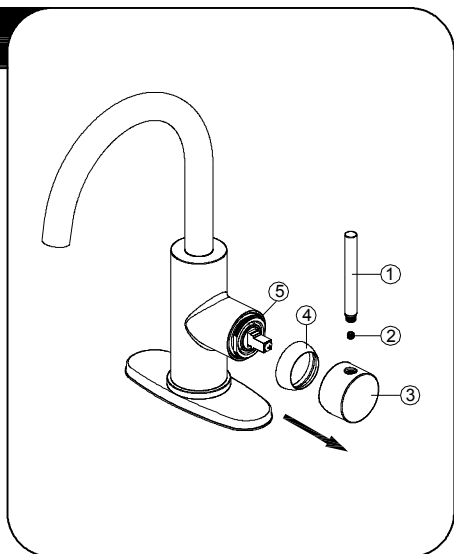

STEPS:

1

Optional Flange Installation:
Before installation, place the faucet assembly through the mounting hole in sink.

2

Optional Deck Plate Installation:
Before installation, align the hole in the gasket (1) and deck plate (2) with the mounting hole in the sink. Place the faucet assembly through the deck plate (2) and mounting hole in the sink until the faucet assembly sets on top of deck plate (2).
NOTE: If the sink is uneven, use silicone under the gasket (1).

3

Secure the faucet assembly with the washers (1&2) and nut (3). Hand tighten the nut (3) onto the faucet assembly. Lock the nut (3) into position by tightening the screws (4) with a phillips screwdriver.

4

Make connections to water lines.
Thread the nut (1) on the supply line onto the outlet of the water supply valve (2) and tighten with a wrench.
Do not overtighten.

5

Important: After installation is completed, remove aerator. Turn on hot and cold water supplies. Turn handle to full open position for one minute. Check for leaks. Replace aerator.

CARTRIDGE REPLACEMENT

1

Shut off water supply. With valves in "closed" position, remove handle (1) from handle seat (3). Loosen the set screw (2) and unscrew the cap (4) from the cartridge nut (5).

2

Loosen cartridge nut (1) by turning it counter-clockwise and lift out the cartridge (2). Insert new cartridge. Reinstall the handle.