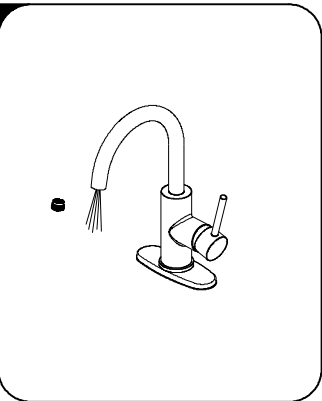

STEPS:

1

Optional Flange Installation:
Before installation, place the faucet assembly through the mounting hole in sink.

2

Optional Deck Plate Installation:
Before installation, align the hole in the gasket (1) and deck plate (2) with the mounting hole in the sink. Place the faucet assembly through the deck plate (2) and mounting hole in the sink until the faucet assembly sets on top of deck plate (2).
NOTE: If the sink is uneven, use silicone under the gasket (1).

3

Secure the faucet assembly with the washers (1&2) and nut (3). Hand tighten the nut (3) onto the faucet assembly. Lock the nut (3) into position by tightening the screws (4) with a phillips screwdriver.

4

Make connections to water lines.
Thread the nut (1) on the supply line onto the outlet of the water supply valve (2) and tighten with a wrench.
Do not overtighten.

5

Important: After installation is completed, remove aerator. Turn on hot and cold water supplies. Turn handle to full open position for one minute. Check for leaks. Replace aerator.

CARTRIDGE REPLACEMENT

1

Shut off water supply. With valves in "closed" position, remove handle (1) from handle seat (3). Loosen the set screw (2) and unscrew the cap (4) from the cartridge nut (5).

2

Loosen cartridge nut (1) by turning it counter-clockwise and lift out the cartridge (2). Insert new cartridge. Reinstall the handle.