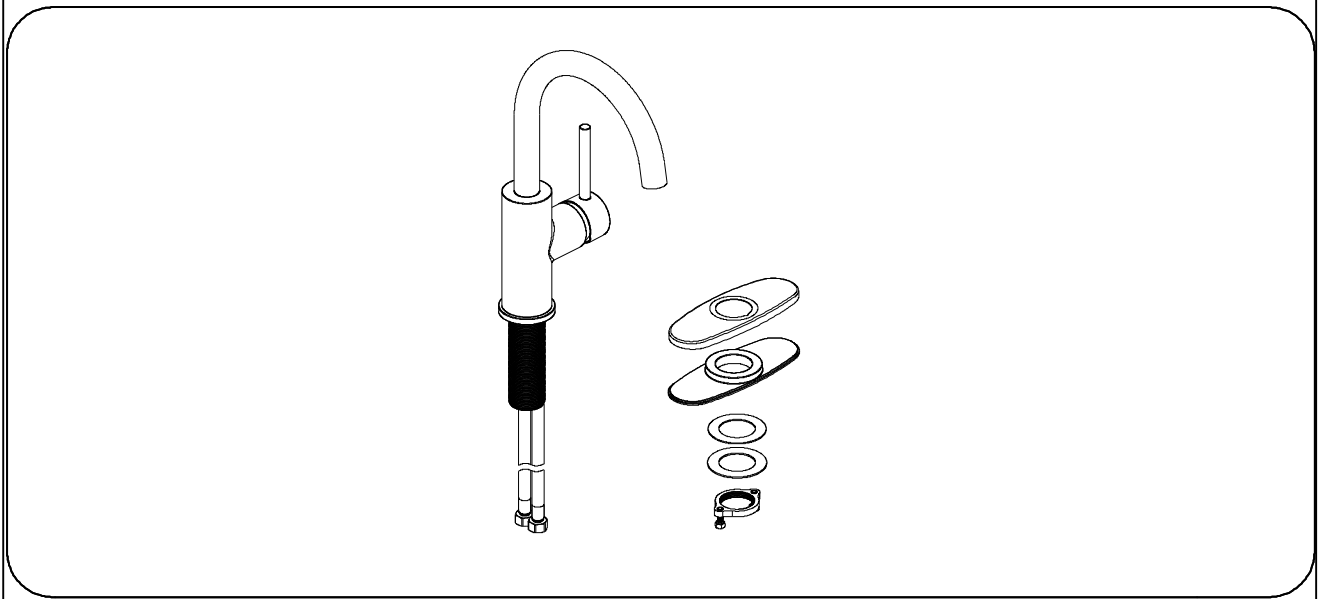

ELKAY®

INSTALLATION / OWNER'S MANUAL

Single Handle Bar Faucet

Model # LKAV3021

INCLUDES:

RECOMMENDED TOOLS:

SAVE FOR CONSUMER

WARNING: Please carefully read and properly follow the instructions for installation found in this manual.

STEPS:

1

Optional Flange Installation:
Before installation, place the faucet assembly through the mounting hole in sink.

2

Optional Deck Plate Installation:
Before installation, align the hole in the gasket (1) and deck plate (2) with the mounting hole in the sink. Place the faucet assembly through the deck plate (2) and mounting hole in the sink until the faucet assembly sets on top of deck plate (2).
NOTE: If the sink is uneven, use silicone under the gasket (1).

3

Secure the faucet assembly with the washers (1&2) and nut (3). Hand tighten the nut (3) onto the faucet assembly. Lock the nut (3) into position by tightening the screws (4) with a phillips screwdriver.

4

Make connections to water lines.
Thread the nut (1) on the supply line onto the outlet of the water supply valve (2) and tighten with a wrench.
Do not overtighten.

5

Important: After installation is completed, remove aerator. Turn on hot and cold water supplies. Turn handle to full open position for one minute. Check for leaks. Replace aerator.