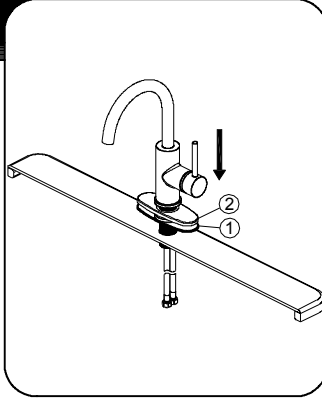

ELKAY®

INSTALLATION / OWNER'S MANUAL

Single Handle Bar Faucet

Model # LKAV3021

INCLUDES:

RECOMMENDED TOOLS:

SAVE FOR CONSUMER

WARNING: Please carefully read and properly follow the instructions for installation found in this manual.

STEPS:

1

Optional Flange Installation:
Before installation, place the faucet assembly through the mounting hole in sink.

2

Optional Deck Plate Installation:
Before installation, align the hole in the gasket (1) and deck plate (2) with the mounting hole in the sink. Place the faucet assembly through the deck plate (2) and mounting hole in the sink until the faucet assembly sets on top of deck plate (2).
NOTE: If the sink is uneven, use silicone under the gasket (1).

3

Secure the faucet assembly with the washers (1&2) and nut (3). Hand tighten the nut (3) onto the faucet assembly. Lock the nut (3) into position by tightening the screws (4) with a phillips screwdriver.