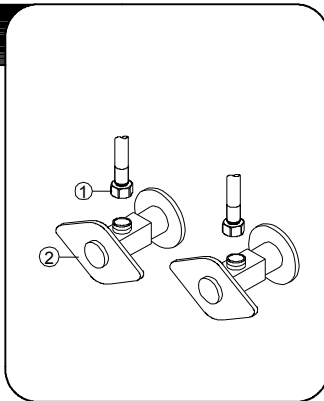

STEPS:

1

Optional Flange Installation:
Before installation, place the faucet assembly through the mounting hole in sink.

2

Optional Deck Plate Installation:
Before installation, align the hole in the gasket (1) and deck plate (2) with the mounting hole in the sink. Place the faucet assembly through the deck plate (2) and mounting hole in the sink until the faucet assembly sets on top of deck plate (2).
NOTE: If the sink is uneven, use silicone under the gasket (1).

3

Secure the faucet assembly with the washers (1&2) and nut (3). Hand tighten the nut (3) onto the faucet assembly. Lock the nut (3) into position by tightening the screws (4) with a phillips screwdriver.

4

Make connections to water lines.
Thread the nut (1) on the supply line onto the outlet of the water supply valve (2) and tighten with a wrench.
Do not overtighten.

5

Important: After installation is completed, remove aerator. Turn on hot and cold water supplies. Turn handle to full open position for one minute. Check for leaks. Replace aerator.