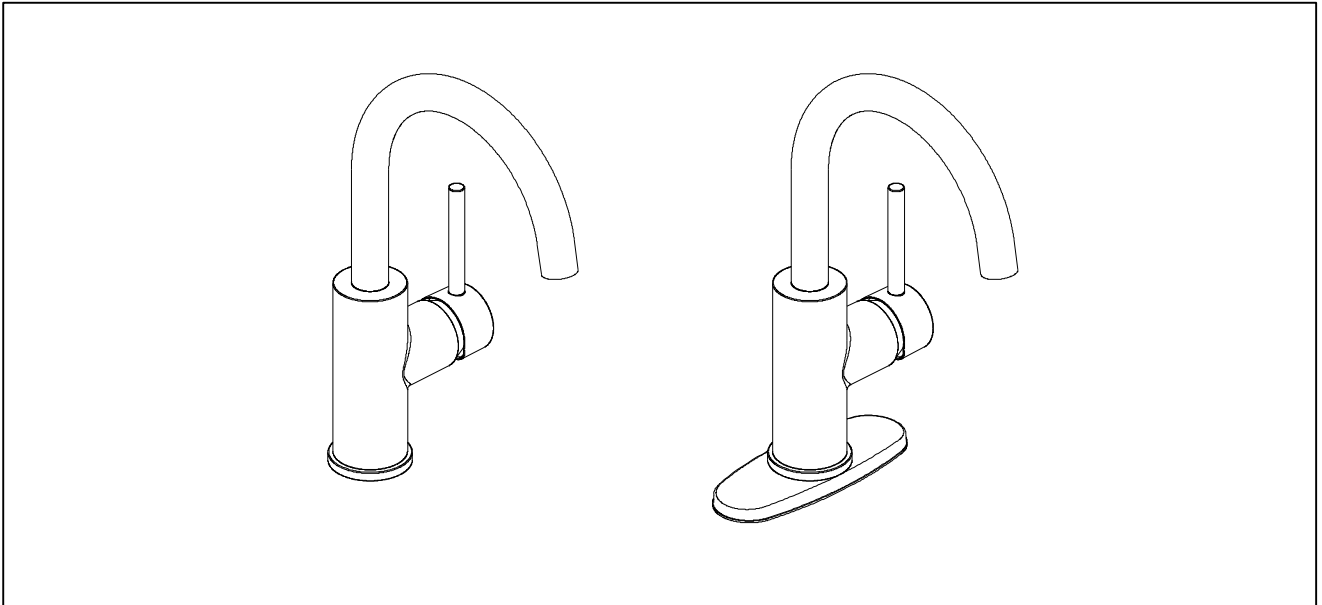

ELKAY®

INSTALLATION / OWNER'S MANUAL

Single Handle Bar Faucet

Model # LKAV3021

INCLUDES:

RECOMMENDED TOOLS:

SAVE FOR CONSUMER

WARNING: Please carefully read and properly follow the instructions for installation found in this manual.

STEPS:

1

Optional Flange Installation:
Before installation, place the faucet assembly through the mounting hole in sink.

2

Optional Deck Plate Installation:
Before installation, align the hole in the gasket (1) and deck plate (2) with the mounting hole in the sink. Place the faucet assembly through the deck plate (2) and mounting hole in the sink until the faucet assembly sets on top of deck plate (2).
NOTE: If the sink is uneven, use silicone under the gasket (1).

3

Secure the faucet assembly with the washers (1&2) and nut (3). Hand tighten the nut (3) onto the faucet assembly. Lock the nut (3) into position by tightening the screws (4) with a phillips screwdriver.

4

Make connections to water lines.
Thread the nut (1) on the supply line onto the outlet of the water supply valve (2) and tighten with a wrench.
Do not overtighten.

5

Important: After installation is completed, remove aerator. Turn on hot and cold water supplies. Turn handle to full open position for one minute. Check for leaks. Replace aerator.