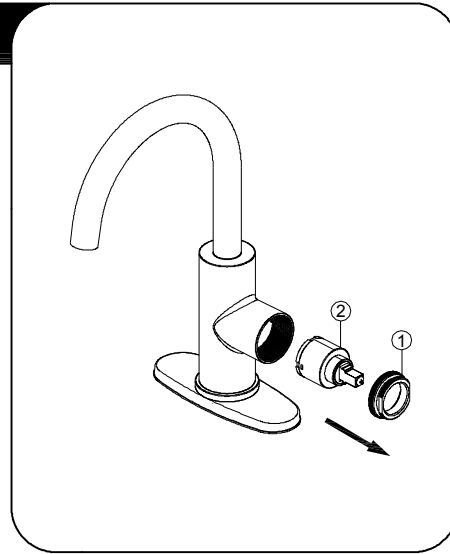

STEPS:

1

Optional Flange Installation:
Before installation, place the faucet assembly through the mounting hole in sink.

2

Optional Deck Plate Installation:
Before installation, align the hole in the gasket (1) and deck plate (2) with the mounting hole in the sink. Place the faucet assembly through the deck plate (2) and mounting hole in the sink until the faucet assembly sets on top of deck plate (2).
NOTE: If the sink is uneven, use silicone under the gasket (1).

3

Secure the faucet assembly with the washers (1&2) and nut (3). Hand tighten the nut (3) onto the faucet assembly. Lock the nut (3) into position by tightening the screws (4) with a phillips screwdriver.

4

Make connections to water lines.
Thread the nut (1) on the supply line onto the outlet of the water supply valve (2) and tighten with a wrench.
Do not overtighten.

5

Important: After installation is completed, remove aerator. Turn on hot and cold water supplies. Turn handle to full open position for one minute. Check for leaks. Replace aerator.

CARTRIDGE REPLACEMENT

1

Shut off water supply. With valves in "closed" position, remove handle (1) from handle seat (3). Loosen the set screw (2) and unscrew the cap (4) from the cartridge nut (5).

2

Loosen cartridge nut (1) by turning it counter-clockwise and lift out the cartridge (2). Insert new cartridge. Reinstall the handle.