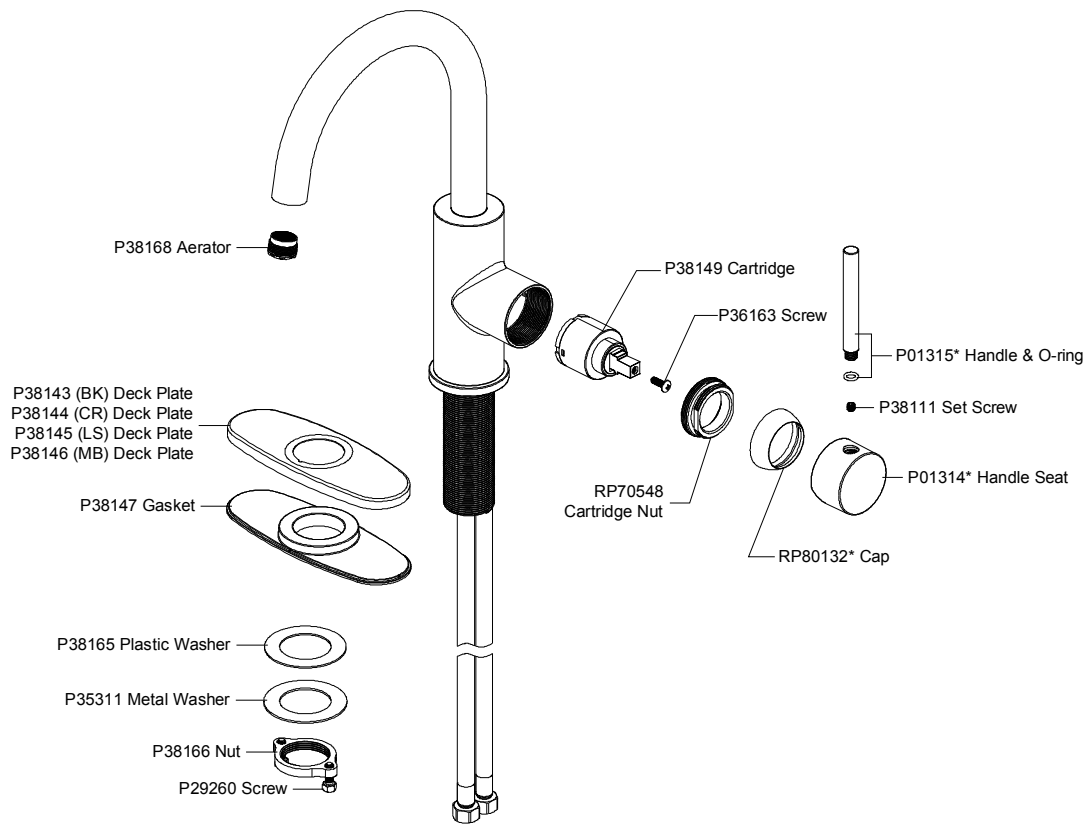

Either write to Elkay Manufacturing Company, attention Consumer Care, 1333 Butterfield Road, Suite 20 Downers Grove, Illinois 60515 or call 1-800-223-5529. Please provide date of purchase and installation, description of nature of the defect, and model number or description of model and/or component part.

THIS LIMITED WARRANTY IS EXPRESSLY IN LIEU OF ANY OTHER WARRANTIES, EXPRESSED IMPLIED, ARISING BY LAW OR OTHERWISE, INCLUDING WITHOUT LIMITATION, ANY IMPLIED WARRANTY OF MERCHANTABILITY OR FITNESS FOR A PARTICULAR PURPOSE. THIS LIMITED WARRANTY MAY NOT BE ALTERED, VARIED, OR EXTENDED, EXCEPT BY A WRITTEN INSTRUMENT EXECUTED BY ELKAY. THE REMEDY OF REPAIR OR REPLACEMENT AS PROVIDED UNDER THIS LIMITED WARRANTY IS EXCLUSIVE. IN NO EVENT SHALL THE MANUFACTURER BE LIABLE FOR ANY CONSEQUENTIAL OR INCIDENTAL DAMAGES TO ANY PERSON, WHETHER OR NOT OCCASIONED BY NEGLIGENCE OF ELKAY, INCLUDING WITHOUT LIMITATION DAMAGES FOR LOSS OF USE, COSTS PROPERTY DAMAGE OR OTHER MONETARY LOSS.

Some states do not allow the exclusion or limitation of incidental or consequential damages or limitations on how long an implied warranty lasts, so the above limitations or exclusions may not apply. This warranty gives you specific legal rights and you may also have other rights which vary from state to state.

This warranty covers product installed in the United States and Canada.

REPLACEMENT PARTS

Elkay

elkayusa.com

©2019 Elkay
Model # LKAV3021
Rev. date: 11/2019)