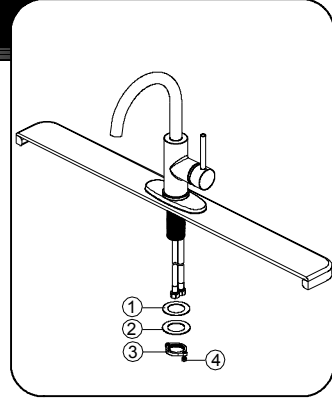

STEPS:

1

Optional Flange Installation:
Before installation, place the faucet assembly through the mounting hole in sink.

2

Optional Deck Plate Installation:
Before installation, align the hole in the gasket (1) and deck plate (2) with the mounting hole in the sink. Place the faucet assembly through the deck plate (2) and mounting hole in the sink until the faucet assembly sets on top of deck plate (2).
NOTE: If the sink is uneven, use silicone under the gasket (1).

3

Secure the faucet assembly with the washers (1&2) and nut (3). Hand tighten the nut (3) onto the faucet assembly. Lock the nut (3) into position by tightening the screws (4) with a phillips screwdriver.

4

Make connections to water lines.
Thread the nut (1) on the supply line onto the outlet of the water supply valve (2) and tighten with a wrench.
Do not overtighten.

5

Important: After installation is completed, remove aerator. Turn on hot and cold water supplies. Turn handle to full open position for one minute. Check for leaks. Replace aerator.