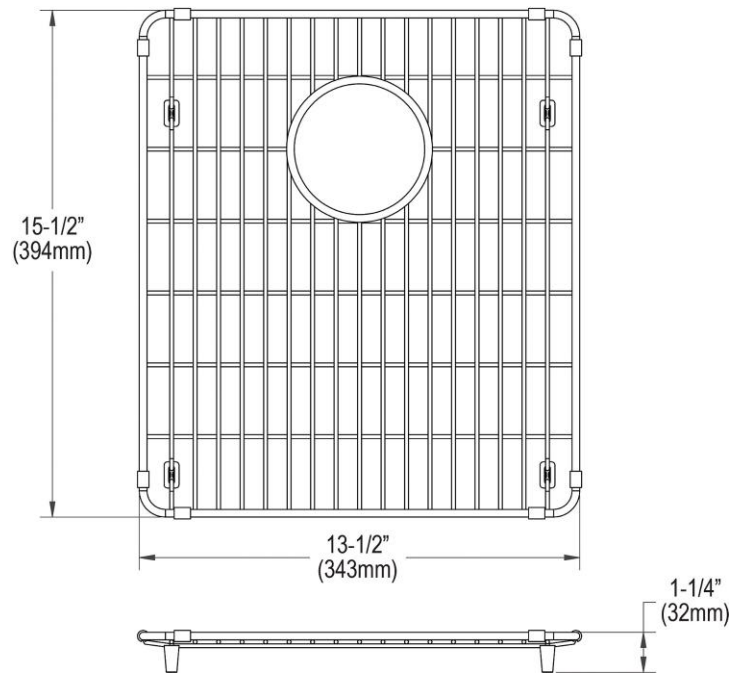

Material:	Stainless Steel
Finish:	Polished Stainless Steel
Dimensions:	13-1/2" x 15-1/2" x 1-1/4"

AMERICAN PRIDE. A LIFETIME TRADITION.
Like your family, the Elkay family has values and traditions that endure. For almost a century, Elkay has been a family-owned and operated company, providing thousands of jobs that support our families and communities.

[Clean and Care Manual (PDF)](#)
[Clean and Care Manual (PDF)](#)
[Warranty (PDF)](#)