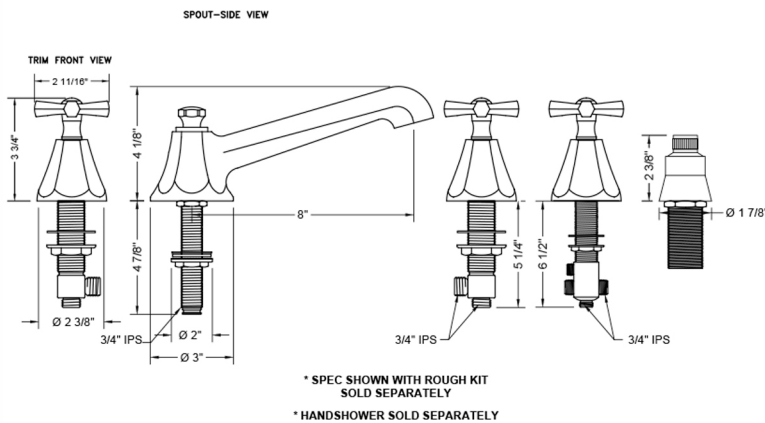

SPECIFICATION DRAWING: