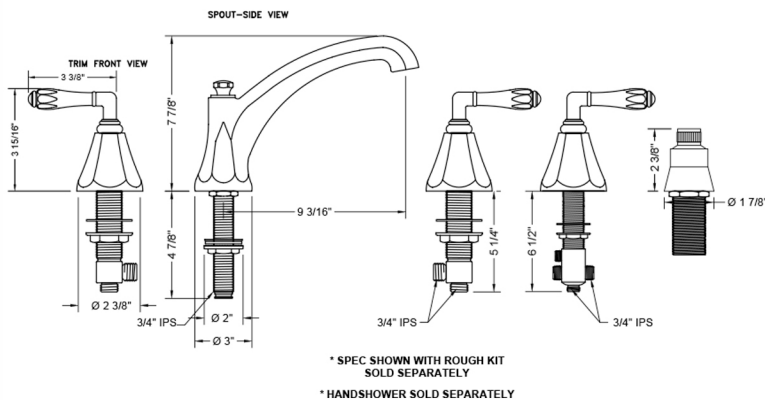

SPECIFICATION DRAWING: