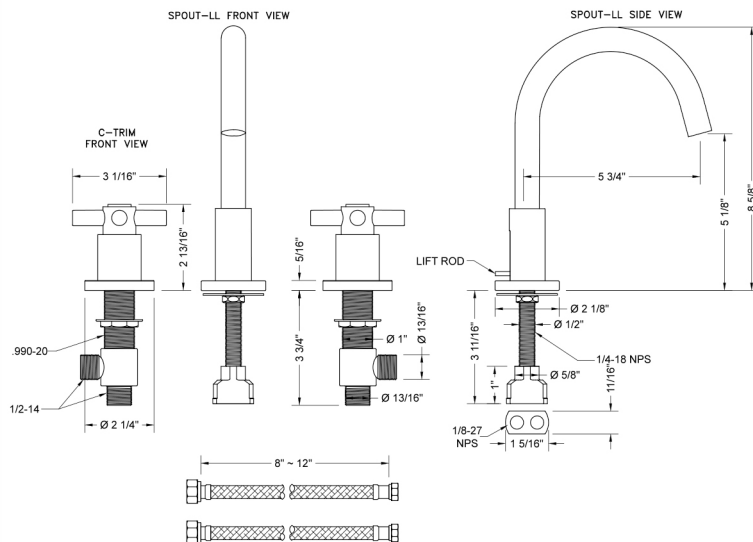

# Uptown Contempo Faucet with Round Escutcheons & Contempo Cross Handles- 0.5 GPM

**Model #: 8880-C-0.5-**

## FEATURES:

- All brass 8" - 12" widespread faucet includes brass pop-up drain with overflow
- 1/4 turn ceramic valves
- Swivel Spout (For Stationary Spout option, contact JACLO)
- Available Flow Rates: 1.5, 1.2 & 0.5 GPM. Additional flow rate (aerator) options available. Contact JACLO.
- 5 3/4" spout reach
- Spout Hole Size Min-Max: 1 1/2" - 1 7/8"
- Valve Hole Size Min-Max: 1 1/8" - 1 5/8"

## SPECIFICATION DRAWING: