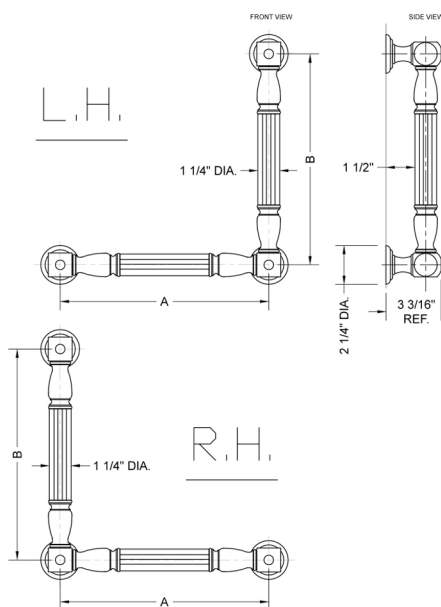

## G21 12H x 12W 90° Grab Bar

Model #: G21-12H-12W-

### FEATURES:

- ADA compliant when properly installed
- All brass construction, fully polished & plated
- All grab bars can be custom sized. Contact JACLO for pricing & availability
- Optional handshower sliders and toilet paper/wash cloth holders can be added only upon initial order
- Grab bars over 32" REQUIRE a middle post

### SPECIFICATION DRAWING:

BRASS LUXURY GRAB BAR			
PART. #	DESCRIPTION	A H	B W
G21-12H-12W	CENTER TO CENTER	12"	12"
G21-12H-16W	CENTER TO CENTER	12"	16"
G21-12H-24W	CENTER TO CENTER	12"	24"
G21-12H-32W	CENTER TO CENTER	12"	32"
G21-16H-12W	CENTER TO CENTER	16"	12"
G21-16H-16W	CENTER TO CENTER	16"	16"
G21-16H-24W	CENTER TO CENTER	16"	24"
G21-16H-32W	CENTER TO CENTER	16"	32"
G21-24H-12W	CENTER TO CENTER	24"	12"
G21-24H-16W	CENTER TO CENTER	24"	16"
G21-24H-24W	CENTER TO CENTER	24"	24"
G21-24H-32W	CENTER TO CENTER	24"	32"
G21-32H-12W	CENTER TO CENTER	32"	12"
G21-32H-16W	CENTER TO CENTER	32"	16"
G21-32H-24W	CENTER TO CENTER	32"	24"
G21-32H-32W	CENTER TO CENTER	32"	32"