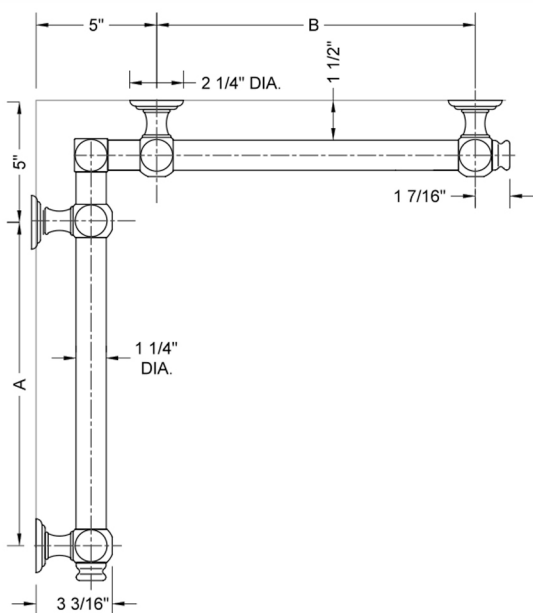

## G60 32" x 36" Inside Corner Grab Bar

Model #: **G60-32-36-IC-**

### FEATURES:

- ADA compliant when properly installed
- All brass construction, fully polished & plated
- All grab bars can be custom sized. Contact JACLO for pricing & availability
- Optional handshower sliders and toilet paper/wash cloth holders can be added only upon initial order
- Grab bars over 32" REQUIRE a middle post

### SPECIFICATION DRAWING:

BRASS LUXURY GRAB BAR							
PART #	DESCRIPTION	A	B	PART #	DESCRIPTION	A	B
G60-12-12-IC	CENTER OF POST	12"	12"	G60-24-36-IC	CENTER OF POST	24"	36"
G60-12-16-IC	CENTER OF POST	12"	16"	G60-24-48-IC	CENTER OF POST	24"	48"
G60-12-24-IC	CENTER OF POST	12"	24"	G60-24-60-IC	CENTER OF POST	24"	60"
G60-12-32-IC	CENTER OF POST	12"	32"				
G60-12-36-IC	CENTER OF POST	12"	36"	G60-32-32-IC	CENTER OF POST	32"	32"
G60-12-48-IC	CENTER OF POST	12"	48"	G60-32-36-IC	CENTER OF POST	32"	36"
G60-12-60-IC	CENTER OF POST	12"	60"	G60-32-48-IC	CENTER OF POST	32"	48"
				G60-32-60-IC	CENTER OF POST	32"	60"
G60-16-16-IC	CENTER OF POST	16"	16"				
G60-16-24-IC	CENTER OF POST	16"	24"	G60-36-36-IC	CENTER OF POST	36"	36"
G60-16-32-IC	CENTER OF POST	16"	32"	G60-36-48-IC	CENTER OF POST	36"	48"
				G60-36-60-IC	CENTER OF POST	36"	60"
G60-16-36-IC	CENTER OF POST	16"	36"				
G60-16-48-IC	CENTER OF POST	16"	48"	G60-48-48-IC	CENTER OF POST	48"	48"
G60-16-60-IC	CENTER OF POST	16"	60"	G60-48-60-IC	CENTER OF POST	48"	60"
G60-24-24-IC	CENTER OF POST	24"	24"	G60-60-60-IC	CENTER OF POST	60"	60"
G60-24-32-IC	CENTER OF POST	24"	32"				