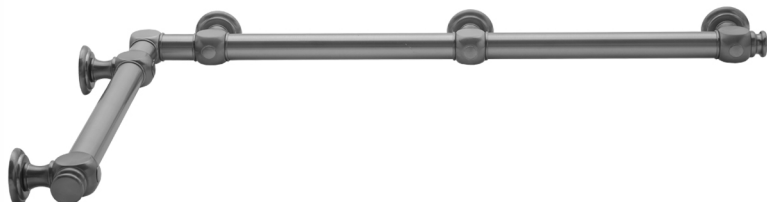

## G60 32" x 36" Inside Corner Grab Bar

Model #: **G60-32-36-IC-**

### FEATURES:

- ADA compliant when properly installed
- All brass construction, fully polished & plated
- All grab bars can be custom sized. Contact JACLO for pricing & availability
- Optional handshower sliders and toilet paper/wash cloth holders can be added only upon initial order
- Grab bars over 32" REQUIRE a middle post

### AVAILABLE FINISHES:

Polished Chrome (PCH)	Satin Chrome (SC)	Bronze Umber (BU)
Satin Nickel (SN)	Pewter (PEW)	Caramel Bronze (CB)
Polished Nickel (PN)	Antique Brass (AB)	Antique Copper (ACU)
Oil-Rubbed Bronze (ORB)	Polished Brass (PB)	Polished Copper (PCU)
Vintage Bronze (VB)	Satin Brass (SB)	Rose Gold (RG)
Matte Black (MBK)	Satin Gold (SG)	Polished Gold (PG)
Black Nickel (BKN)	Bombay Gold (BG)	Jewelers Gold (JG)
Europa Bronze (EB)	White (WH)	Sedona Beige (SDB)
Tristan Brass (TB)	Unlacquered Brass (ULB)	Satin Cooper (SCU)