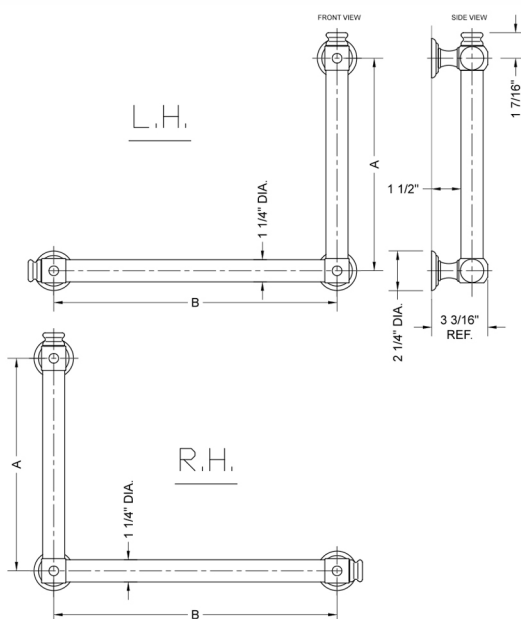

G60 32H x 24W 90° Right Hand Grab Bar

Model #: **G60-32H-24W-RH-**

FEATURES:

- ADA compliant when properly installed
- All brass construction, fully polished & plated
- All grab bars can be custom sized. Contact JACLO for pricing & availability
- Optional handshower sliders and toilet paper/wash cloth holders can be added only upon initial order
- Grab bars over 32" REQUIRE a middle post

SPECIFICATION DRAWING:

BRASS LUXURY GRAB BAR			
PART. #	DESCRIPTION	A H	B W
G60-12H-12W	CENTER TO CENTER	12"	12"
G60-12H-16W	CENTER TO CENTER	12"	16"
G60-12H-24W	CENTER TO CENTER	12"	24"
G60-12H-32W	CENTER TO CENTER	12"	32"
G60-16H-12W	CENTER TO CENTER	16"	12"
G60-16H-16W	CENTER TO CENTER	16"	16"
G60-16H-24W	CENTER TO CENTER	16"	24"
G60-16H-32W	CENTER TO CENTER	16"	32"
G60-24H-12W	CENTER TO CENTER	24"	12"
G60-24H-16W	CENTER TO CENTER	24"	16"
G60-24H-24W	CENTER TO CENTER	24"	24"
G60-24H-32W	CENTER TO CENTER	24"	32"
G60-32H-12W	CENTER TO CENTER	32"	12"
G60-32H-16W	CENTER TO CENTER	32"	16"
G60-32H-24W	CENTER TO CENTER	32"	24"
G60-32H-32W	CENTER TO CENTER	32"	32"