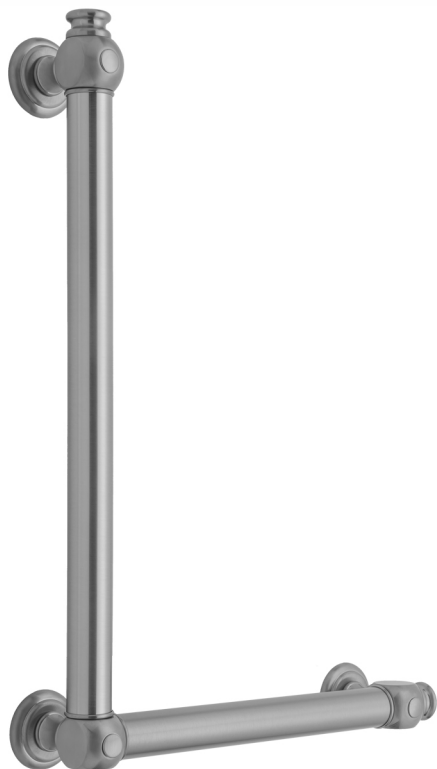

G60 32H x 24W 90° Right Hand Grab Bar

Model #: **G60-32H-24W-RH-**

FEATURES:

- ADA compliant when properly installed
- All brass construction, fully polished & plated
- All grab bars can be custom sized. Contact JACLO for pricing & availability
- Optional handshower sliders and toilet paper/wash cloth holders can be added only upon initial order
- Grab bars over 32" REQUIRE a middle post

AVAILABLE FINISHES:

Polished Chrome (PCH)	Satin Chrome (SC)	Bronze Umber (BU)
Satin Nickel (SN)	Pewter (PEW)	Caramel Bronze (CB)
Polished Nickel (PN)	Antique Brass (AB)	Antique Copper (ACU)
Oil-Rubbed Bronze (ORB)	Polished Brass (PB)	Polished Copper (PCU)
Vintage Bronze (VB)	Satin Brass (SB)	Rose Gold (RG)
Matte Black (MBK)	Satin Gold (SG)	Polished Gold (PG)
Black Nickel (BKN)	Bombay Gold (BG)	Jewelers Gold (JG)
Europa Bronze (EB)	White (WH)	Sedona Beige (SDB)
Tristan Brass (TB)	Unlacquered Brass (ULB)	Satin Cooper (SCU)

SPECIFICATION DRAWING:

BRASS LUXURY GRAB BAR			
PART. #	DESCRIPTION	A H	B W
G60-12H-12W	CENTER TO CENTER	12"	12"
G60-12H-16W	CENTER TO CENTER	12"	16"
G60-12H-24W	CENTER TO CENTER	12"	24"
G60-12H-32W	CENTER TO CENTER	12"	32"
G60-16H-12W	CENTER TO CENTER	16"	12"
G60-16H-16W	CENTER TO CENTER	16"	16"
G60-16H-24W	CENTER TO CENTER	16"	24"
G60-16H-32W	CENTER TO CENTER	16"	32"
G60-24H-12W	CENTER TO CENTER	24"	12"
G60-24H-16W	CENTER TO CENTER	24"	16"
G60-24H-24W	CENTER TO CENTER	24"	24"
G60-24H-32W	CENTER TO CENTER	24"	32"
G60-32H-12W	CENTER TO CENTER	32"	12"
G60-32H-16W	CENTER TO CENTER	32"	16"
G60-32H-24W	CENTER TO CENTER	32"	24"
G60-32H-32W	CENTER TO CENTER	32"	32"