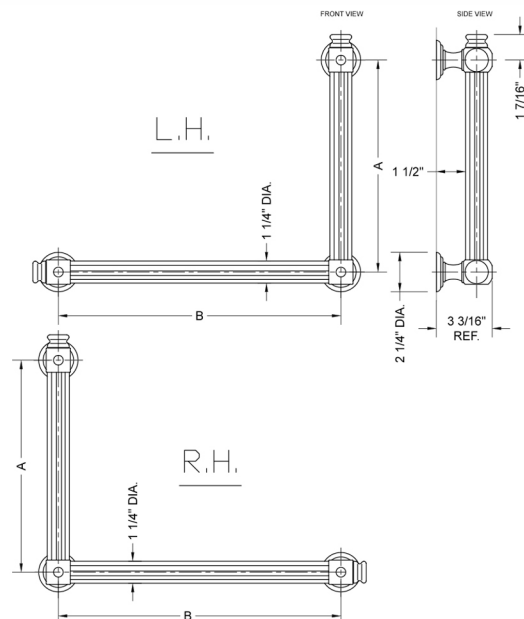

## G61 12H x 16W 90° Left Hand Grab Bar

Model #: **G61-12H-16W-LH-**

### FEATURES:

- ADA compliant when properly installed
- All brass construction, fully polished & plated
- All grab bars can be custom sized. Contact JACLO for pricing & availability
- Optional handshower sliders and toilet paper/wash cloth holders can be added only upon initial order
- Grab bars over 32" REQUIRE a middle post

### SPECIFICATION DRAWING:

BRASS LUXURY GRAB BAR			
PART. #	DESCRIPTION	A H	B W
G61-12H-12W	CENTER TO CENTER	12"	12"
G61-12H-16W	CENTER TO CENTER	12"	16"
G61-12H-24W	CENTER TO CENTER	12"	24"
G61-12H-32W	CENTER TO CENTER	12"	32"
G61-16H-12W	CENTER TO CENTER	16"	12"
G61-16H-16W	CENTER TO CENTER	16"	16"
G61-16H-24W	CENTER TO CENTER	16"	24"
G61-16H-32W	CENTER TO CENTER	16"	32"
G61-24H-12W	CENTER TO CENTER	24"	12"
G61-24H-16W	CENTER TO CENTER	24"	16"
G61-24H-24W	CENTER TO CENTER	24"	24"
G61-24H-32W	CENTER TO CENTER	24"	32"
G61-32H-12W	CENTER TO CENTER	32"	12"
G61-32H-16W	CENTER TO CENTER	32"	16"
G61-32H-24W	CENTER TO CENTER	32"	24"
G61-32H-32W	CENTER TO CENTER	32"	32"