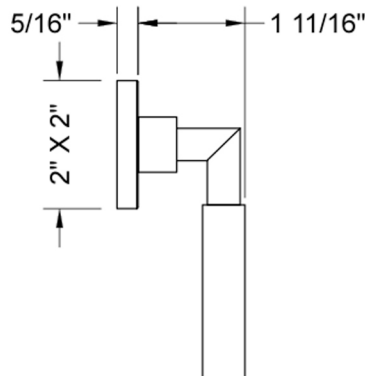

Contempo Slim Lever with Square Escutcheon Trim for Exacto
 Volume Controls and Diverters (J-VC34 / J-VC12 / J-20682 / J-20686
 / J-20688 / J-20687 / J-20689)

Model #: TSQ459-TRIM-

FEATURES:

- All brass construction
- When used with Valve J-20686, J-20687, J-20688, or J-20689: Turning the handle turns the water on and off, controls the volume of the water, and diverts the water
- When used with Valve J-20682: Turning the handle controls the volume of the water and diverts the water
- When used with Valve J-VC12 or J-VC34: Turning the handle controls the volume of the water
- Requires one of the rough valves listed above

SPECIFICATION DRAWING:

SIDE VIEW

FRONT VIEW