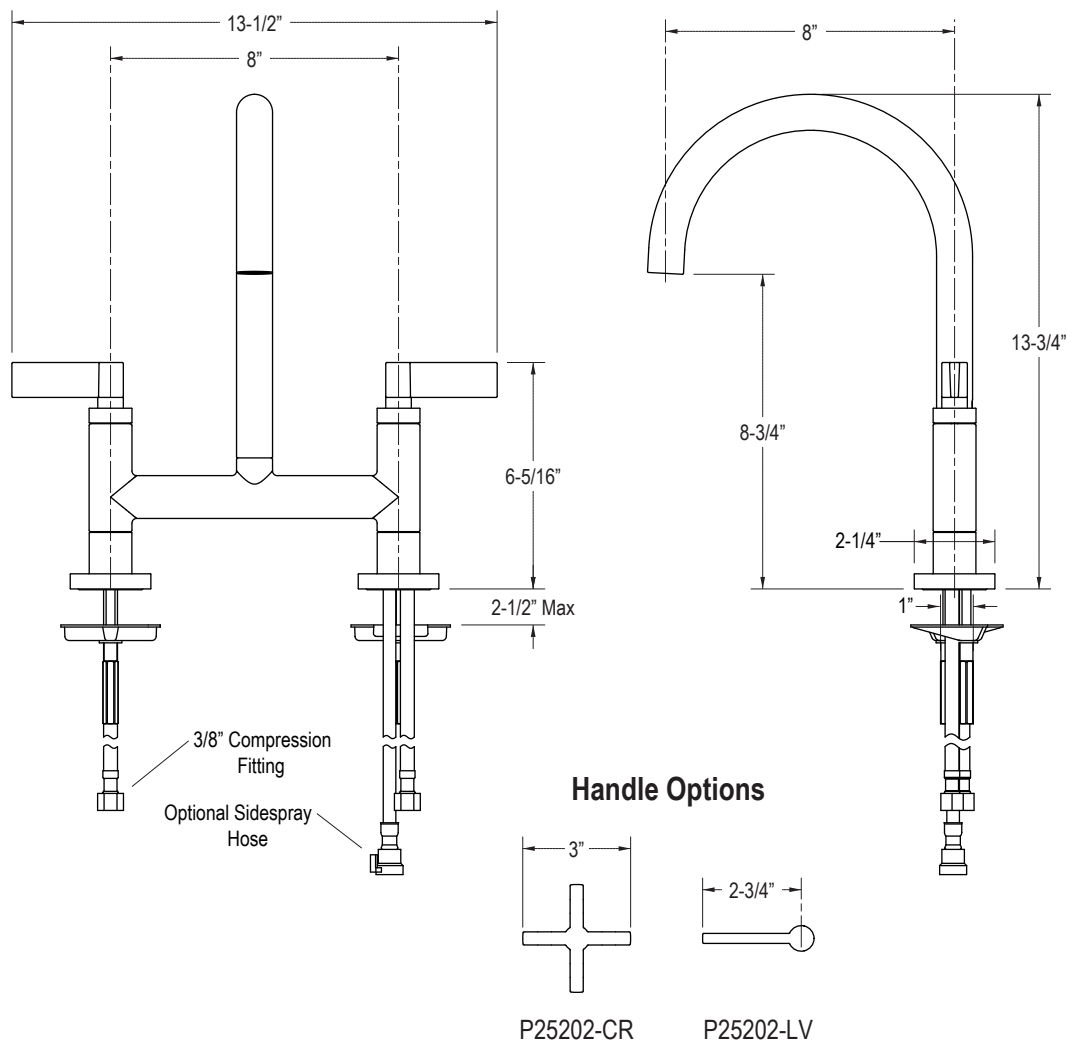

FEATURES

- Solid Brass Construction
- Available with Cross or Lever Handles
- Two Handled Deck-mount Bridge Kitchen Faucet with 8" Centers
- Spout Rotates 360°
- Ceramic Disc Valves
- 8-3/4" Clearance Below Spout for Large Pots & Pans
- Fluid Design Lines for Ease of Cleaning
- PVD Finish Resists Corrosion & Tarnishing

SPECIFIED MODEL				
Model	Description	Finishes		
P25202-CR	One™ Deck-mount Bridge Kitchen Faucet, Cross Handle	<input type="checkbox"/> CP Polished Chrome	<input type="checkbox"/> AD Nickel Silver	<input type="checkbox"/> AG Brushed Nickel
P25202-LV	One™ Deck-mount Bridge Kitchen Faucet, Lever Handle	<input type="checkbox"/> CP Polished Chrome	<input type="checkbox"/> AD Nickel Silver	<input type="checkbox"/> AG Brushed Nickel