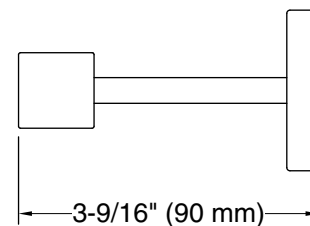

Color	Code	Description
	CP	Polished Chrome
	BN	Vibrant® Brushed Nickel

Technical Information

All product dimensions are nominal.

Installation Type: Wall-mount

Material: Zinc, Brass

Notes

Install this product according to the installation instructions.