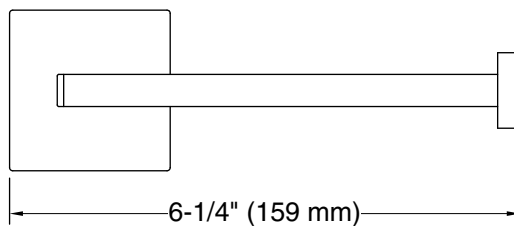

Color	Code	Description
	CP	Polished Chrome
	BN	Vibrant® Brushed Nickel

Technical Information

All product dimensions are nominal.

Installation Type: Wall-mount

Material: Zinc, Brass

Notes

Install this product according to the installation instructions.