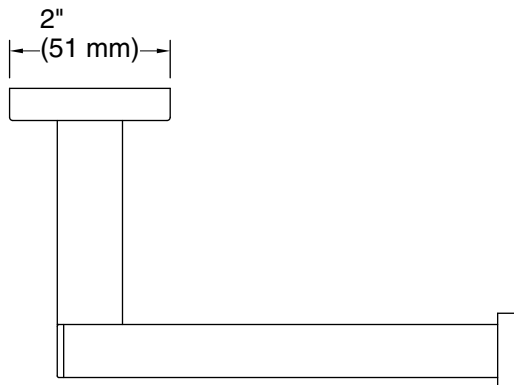

Color	Code	Description
	CP	Polished Chrome
	BN	Vibrant® Brushed Nickel

Technical Information

All product dimensions are nominal.

Installation Type: Wall-mount

Material: Zinc, Brass

Notes

Install this product according to the installation instructions.