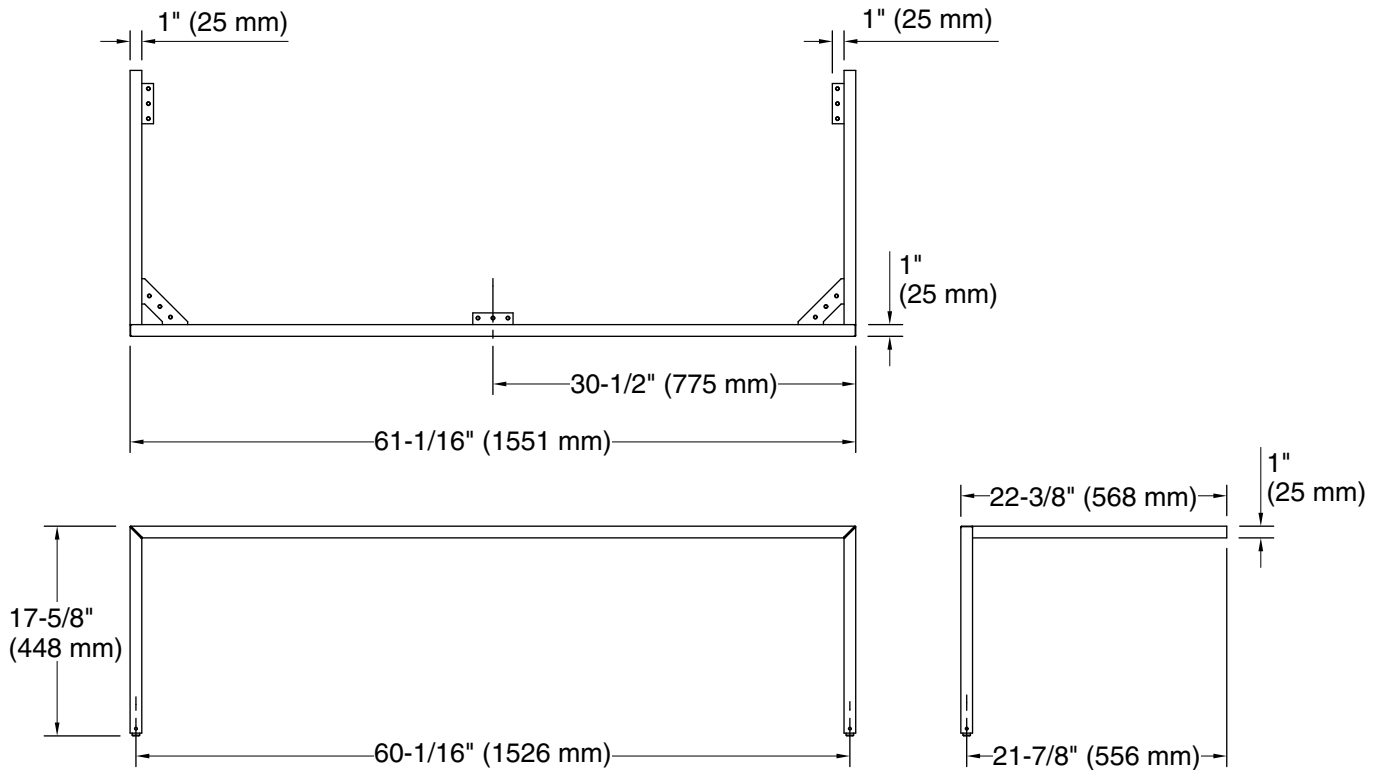

	HF6	
--	-----	--

Technical Information

All product dimensions are nominal.

Material: Stainless Steel

Notes

Install this product according to the installation instructions.