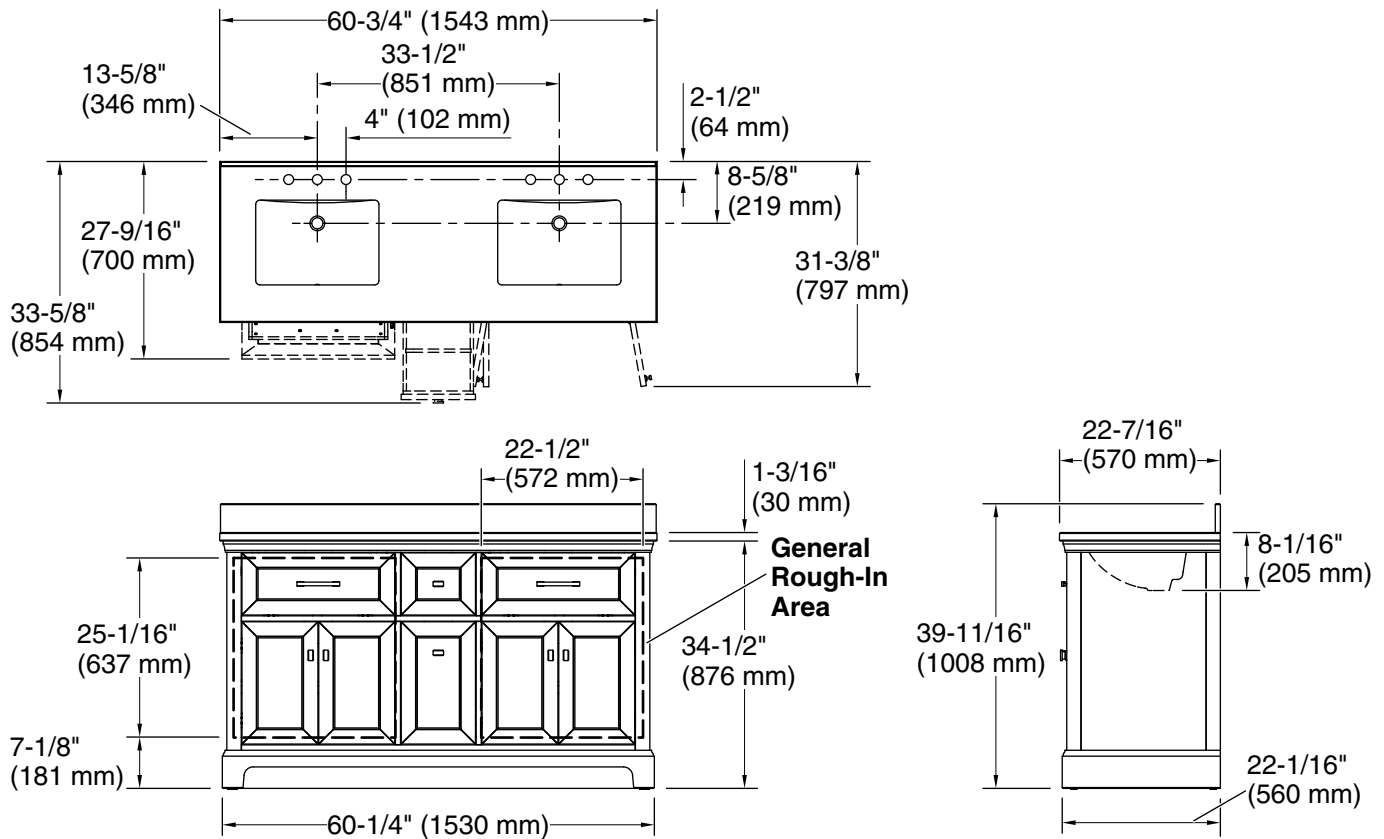

Features

- Set includes cabinet, precut quartz vanity top, backsplash, sinks, cabinet hardware
- Convenient tilt-down drawer under each basin for storing smaller, frequently-used items
- Four full-extension 17" (432 mm) drawers with soft-close side-mount slides
- Three-way adjustable slow-close door hinges for easy cabinet access
- 20" (508 mm) cabinet interior provides ample storage space
- Finish-matched cabinet interior offers generous clearance for plumbing
- Vanity top has 8" (203 mm) widespread faucet holes; requires deck-mount faucets (sold separately)
- Brushed Nickel hardware included on White vanities, Brushed Brass hardware on Dark Warm Grey and Tidal Blue vanities, and Matte Black hardware on Light Oak vanities.

Technical Information

All product dimensions are nominal.

Notes

Install this product according to the installation instructions.

Select the type of fastener based upon the wall material. Two 250 lb (113.4 kg) minimum load bearing fasteners are recommended.