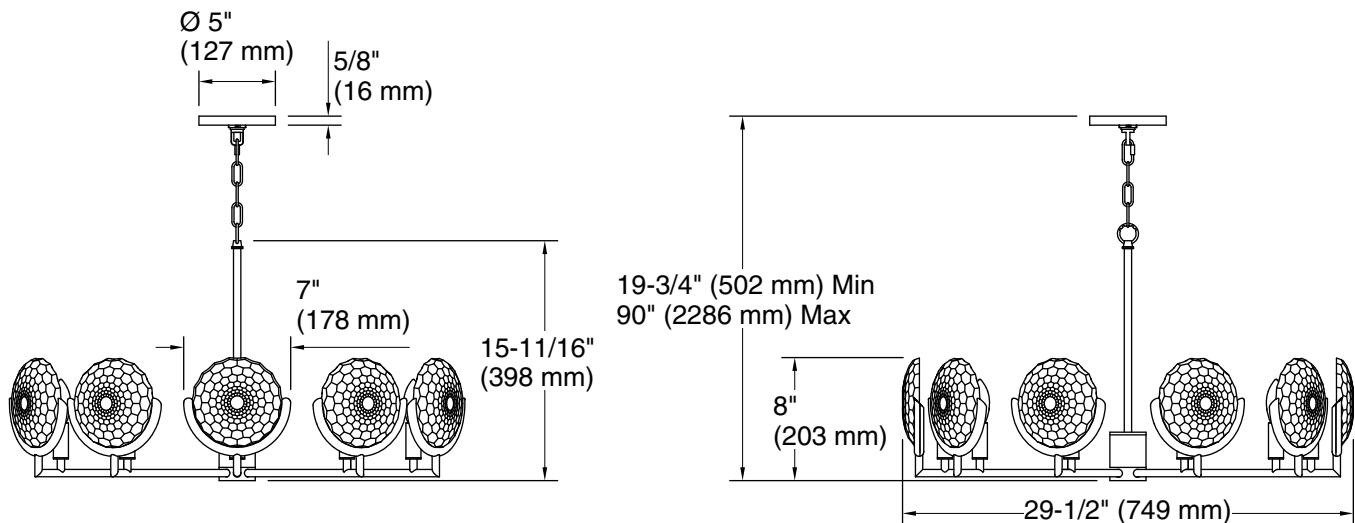

Required Electrical Service

One dedicated circuit required.

Lights: 120 V, 12 A, 60 Hz

Technical Information

All product dimensions are nominal.

Installation Type: Ceiling-mount

Material: Steel, Aluminum, Zinc, Glass

Number of Lights: 10

Lighting Type: Socket-based

Socket Type: E-12 Candelabra

Number of Shades: 10

Hanging Type: Chain

Height: 19-11/16" (500 mm) - 90" (2286 mm)

Electrical component rating: Socket Rating: 60 Hz, 60 W