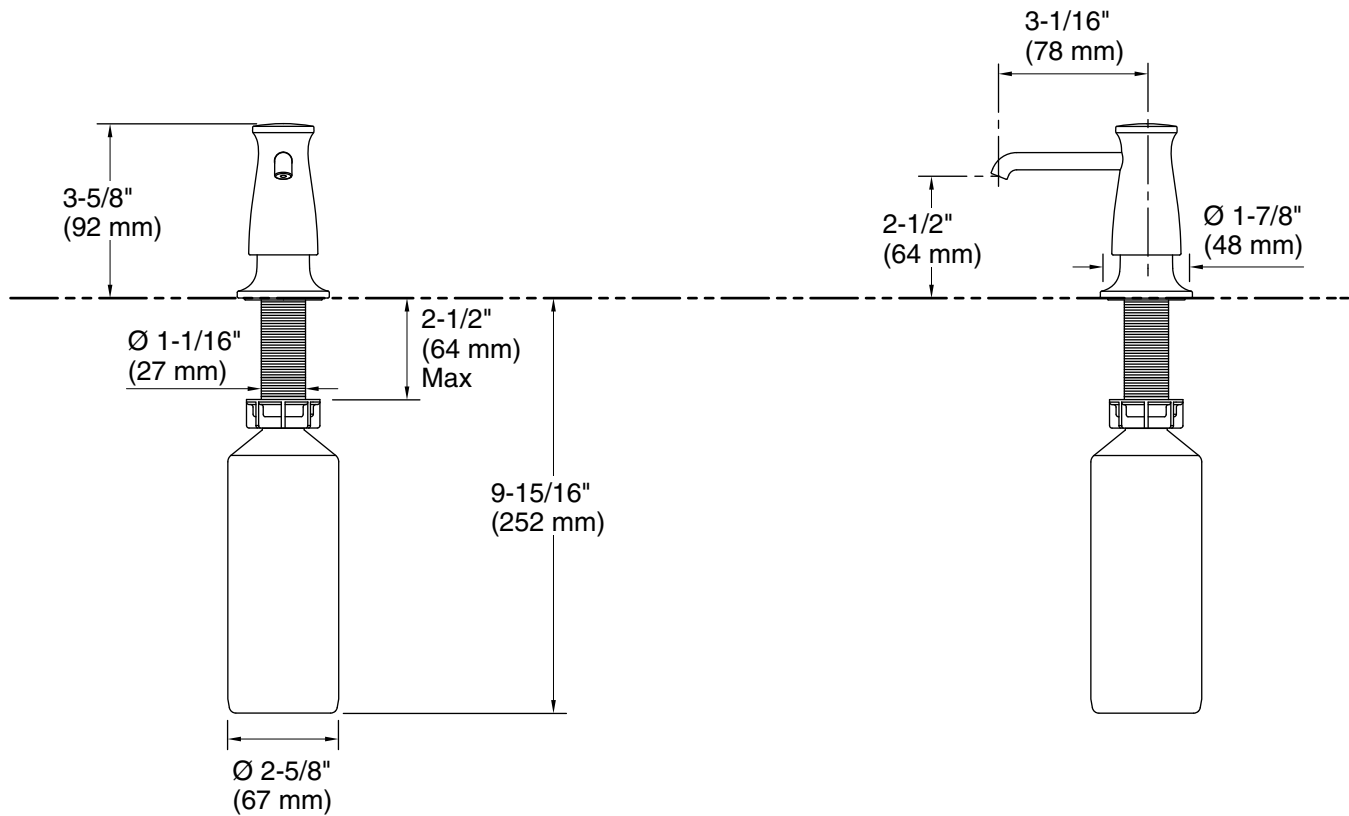

Features

- Holds up to 16 ounces of soap or lotion; refillable from top
- Greater thread length is suitable for use with thicker countertops
- Coordinates with traditional-style faucets

Material

- Premium material construction for durability and reliability
- Durable finishes engineered to last and designed to coordinate with KOHLER faucet finishes
- KOHLER finishes resist corrosion and tarnishing

Technical Information

All product dimensions are nominal.

Material: Brass/Plastic