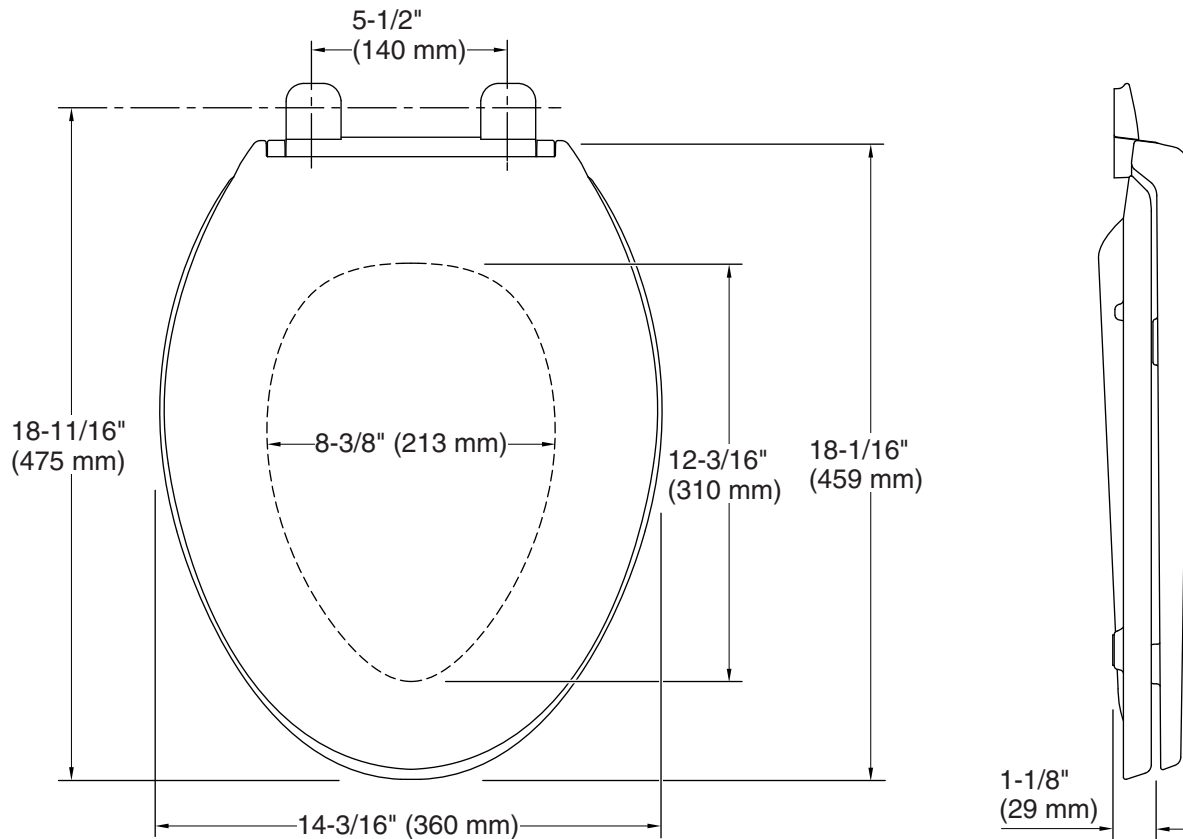

## Technical Information

All product dimensions are nominal.

Seat shape type: Elongated  
Seat front type: Closed-front  
Seat-mounting holes: 5-1/2" (140 mm)

1-800-4KOHLER (1-800-456-4537)

Kohler Co. reserves the right to make revisions without notice to product specifications.