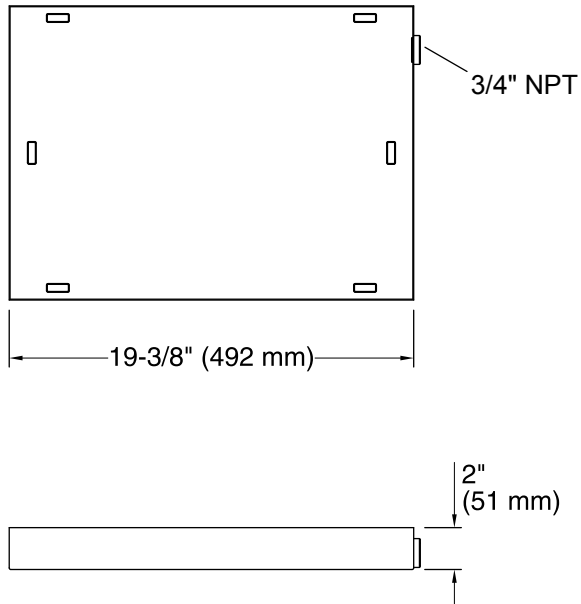

Technical Information

All product dimensions are nominal.

Drain included: Yes

Notes

Install this product according to the installation guide.