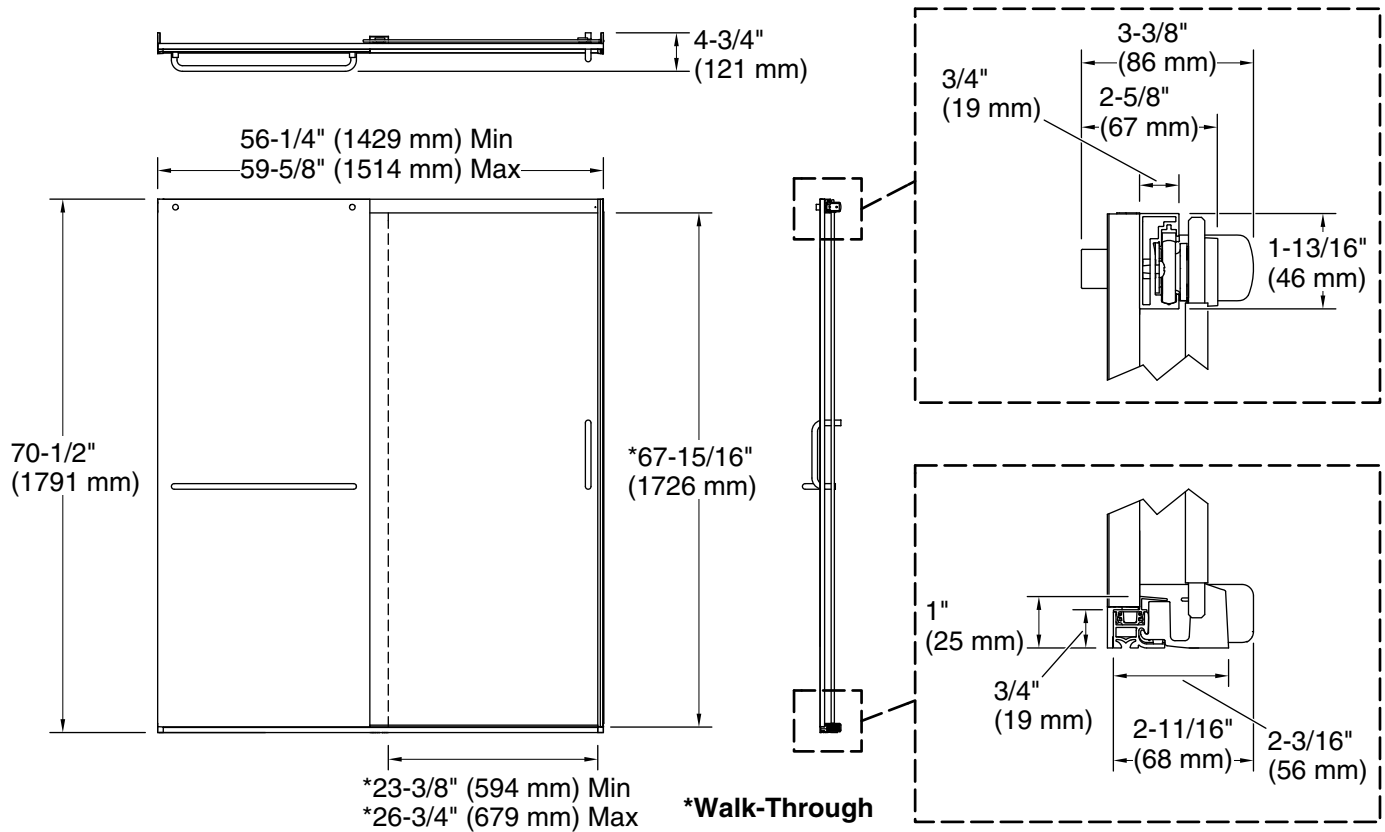

Features

- Frameless design emphasizes glass and creates a sleek, minimalist look.
- Vertical handle with inside knob on moving panel.
- Gently-curved towel bar provides integrated storage on fixed panel.
- Tempered glass ensures maximum safety and durability.
- CleanCoat® technology creates a protective barrier that repels water, prevents dirt and minerals from collecting, and makes it easier to remove hard water spots.
- Smooth, easy-to-clean wall jambs.
- Full-length moving panel seal provides excellent water containment.
- Upgrade to heavy 5/16" (8 mm) thick glass and tall height shower door by selecting K-707615-8G79.
- Coordinates with other items in the Elate collection.

Material

- Frameless, 1/4" (6 mm) thick Crystal Clear tempered glass with rectangular grille pattern.
- Anodized aluminum prevents rust and corrosion.

Installation

- Fits opening widths 56-1/4" - 59-5/8" (1429 - 1514 mm).
- 70-1/2" (1791 mm) high, with 67-11/16" (1719 mm) walk-through height.
- 3-3/8" (86 mm) width adjustment.
- Out-of-plumb adjustability simplifies installation.
- Door can be installed to open to the left or right to suit your bathroom layout.
- For residential use only.
- Not for use in hospitality.

Technical Information

All product dimensions are nominal.

Installation type:	For shower base installation
Opening Width - Min:	56-1/4" (1429 mm)
Opening Width - Max:	59-5/8" (1514 mm)
Walk-through - Min:	23-3/8" (594 mm)
Walk-through - Max:	26-3/4" (679 mm)
Base-To-Wall Radius - Max:	1/2" (13 mm)
Glass thickness:	1/4" (6 mm)
Glass coating:	CleanCoat®

Notes

Install this product according to the installation instructions.

The vertical opening should be a minimum of 73-13/16" (1875 mm) to allow for installation clearance.