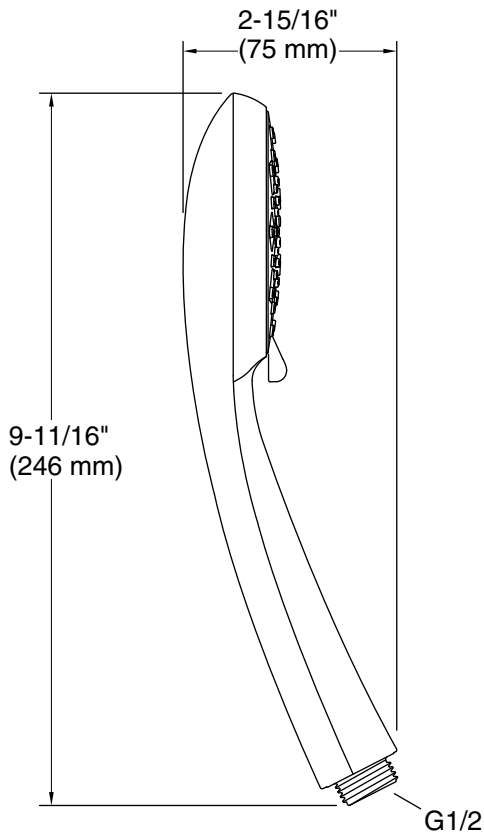

Features

- Advanced spray engine provides three alternate experiences: wide coverage, intense drenching, and targeted spray.
- Wide coverage spray produces an encompassing spray for everyday use.
- Intense drenching spray delivers a forceful spray ideal for rinsing shampoo from hair.
- Targeted spray is a focused stream for targeting sore muscles or use as a utility spray.
- Thumb tab allows for a smooth transition between sprays.
- MasterClean™ sprayface features an easy-to-clean surface that withstands mineral buildup.
- 2.5 gpm (9.5 lpm) maximum flow rate at 45 psi (3.1 bar).
- Requires K-8593, K-9514, K-45981, or K-45982 shower hose (sold separately).

Color	Code	Description
-------	------	-------------

	CP	
--	----	--

	BN	
--	----	--

Technical Information

All product dimensions are nominal.

Handshower:

Rated maximum flow: 2.5 gal/min (9.5 l/min)
Pressure: 45 psi (3.1 bar)