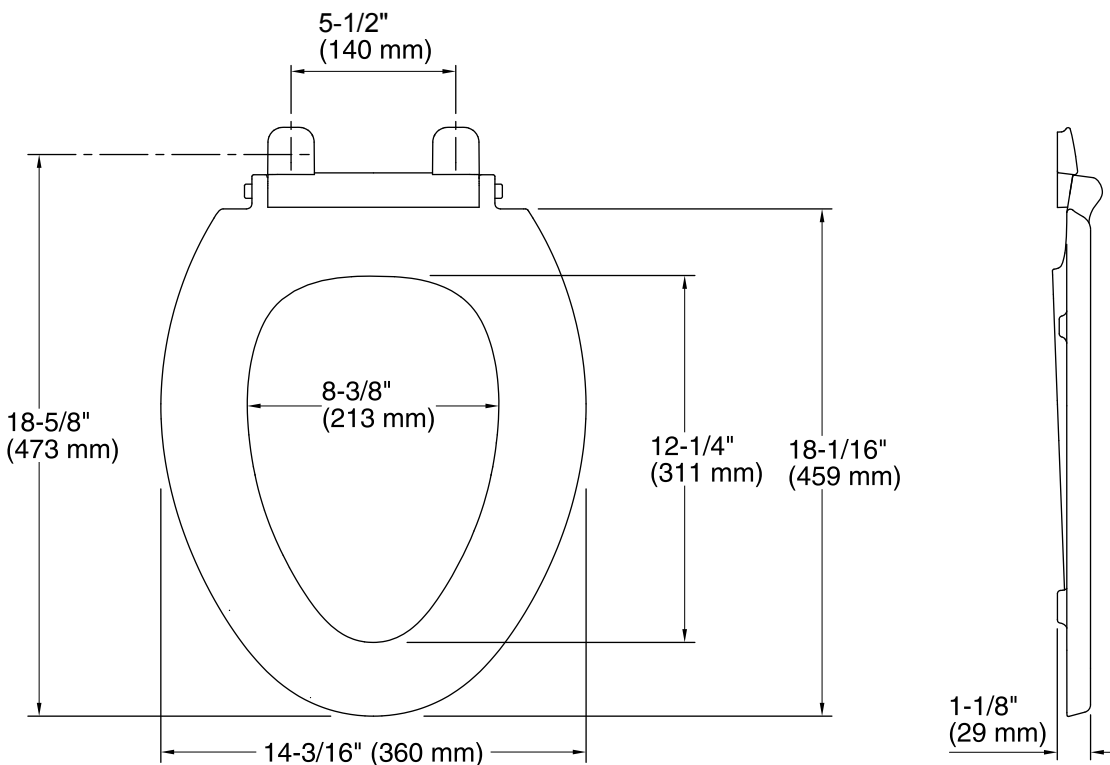

**Cachet® Quiet-Close™**  
Elongated Toilet Seat  
**K-7671**

**Features**

- Quiet-Close™ lid closes slowly and quietly without slamming.
- Grip-Tight bumpers hold seat firmly in place.
- Quick-Attach® hardware for fast and secure installation.
- Color-matched plastic hinges.

### Technical Information

All product dimensions are nominal.

Seat shape type: Elongated

Seat front type: Closed-front

Seat-mounting holes: 5-1/2" (140 mm)