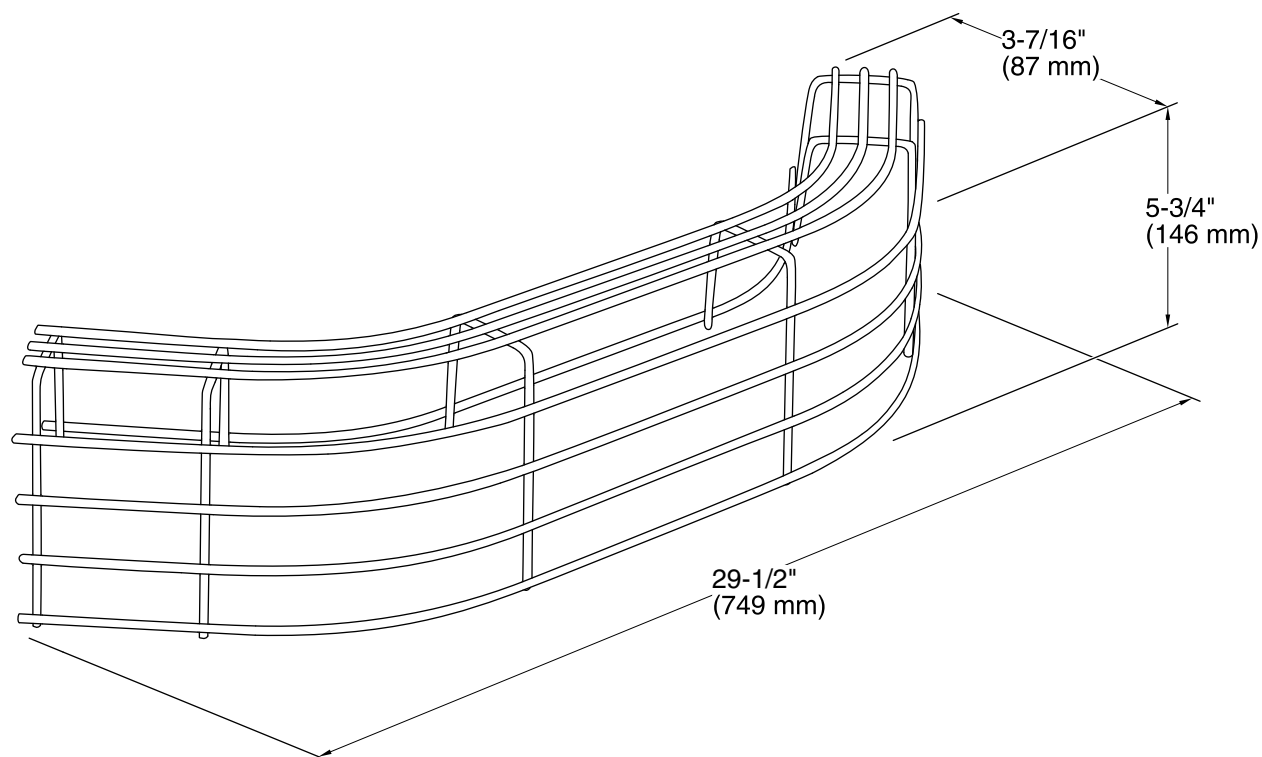

KOHLER®

Whitby™
Sink Rim Guard
K-8940

Features

- Durable coated wire construction.
- For use with the K-6710 Whitby service sink.

Codes/Standards

None Applicable

KOHLER® One-Year Limited Warranty

See website for detailed warranty information.

THE BOLD LOOK
OF **KOHLER®**

Technical Information

All product dimensions are nominal.

Material: Stainless Steel