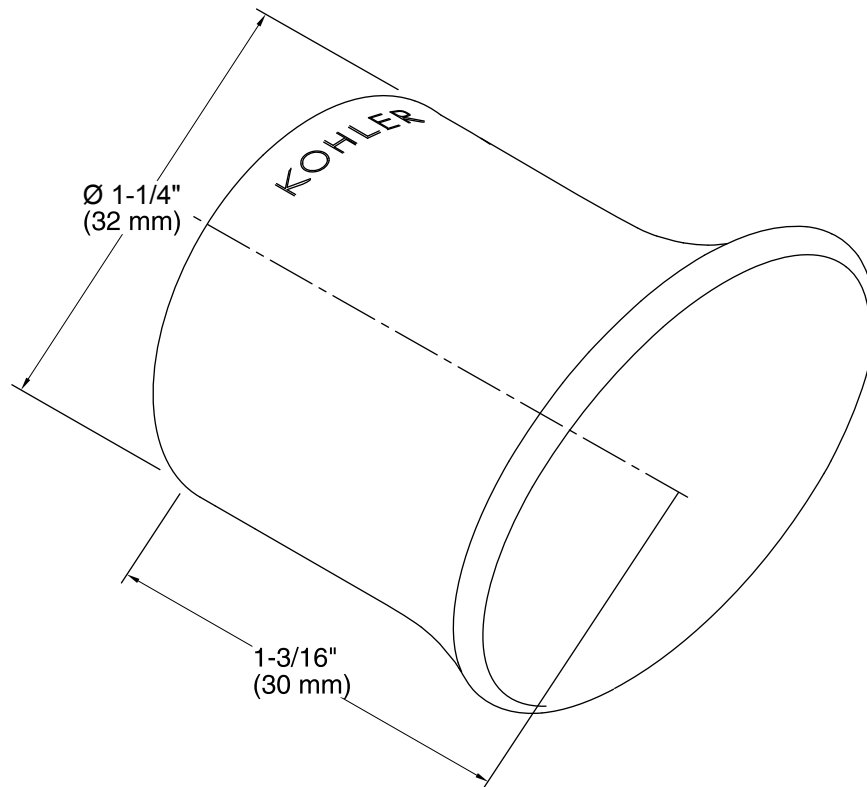

Technical Information

All product dimensions are nominal.

Installation Type: Wall-mount

Material: Anodized Aluminum

Notes

Install this product according to the installation guide.

Requires 2x4 backing to be installed.