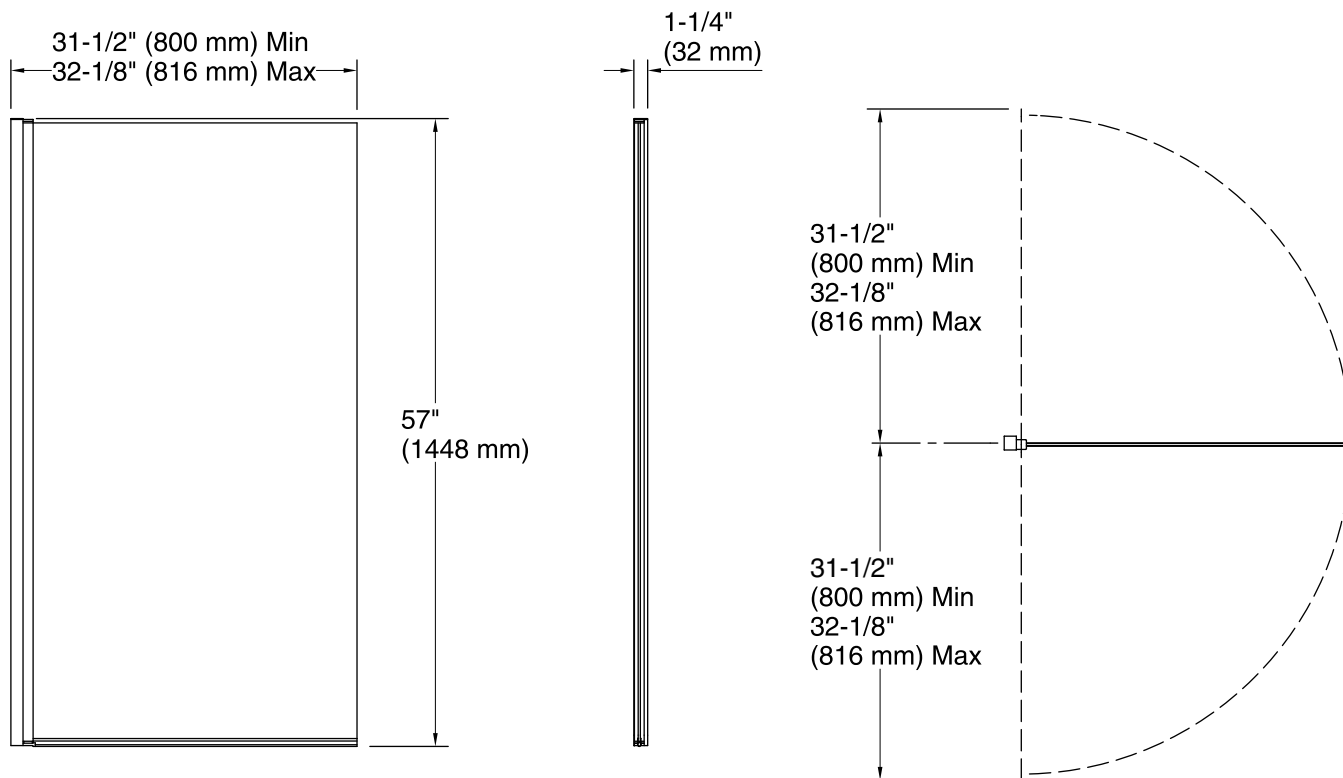

## Technical Information

All product dimensions are nominal.

Installation type: For bath installation

Opening Width - Min: 31-1/2" (800 mm)

Glass thickness: 1/4" (6 mm)

Glass coating: CleanCoat®