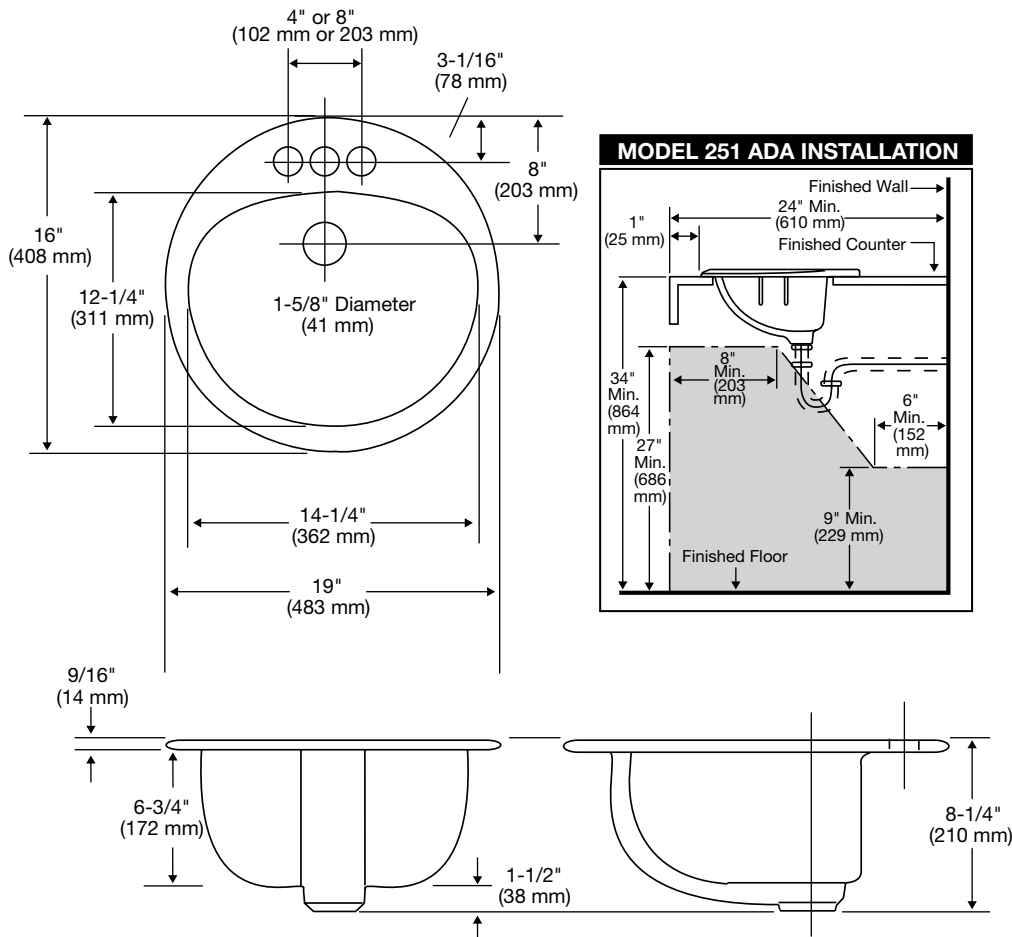

251 Alto™ II

Oval, Vitreous China, Self-rimming Lavatory

Features

- 19" x 16" Oval, self-rimming lavatory
- 14-1/4" x 12-1/4" basin
- Complies with ADA requirements for accessibility
- Concealed front overflow
- Available in 4" or 8" faucet centers
- The Mansfield® limited lifetime warranty
- Available in White and Standard Colors: Biscuit and Bone

Model 251-8
(Less faucet, drain
assembly and supply)

Components

Model #	Description	Codes/Standards
251-4	Oval, self-rimming lavatory with 4" faucet centers. Less faucet, drain assembly and supply. Specify color.	 
251-8	Same as above with 8" faucet centers. Specify color.	
251-LO	Same as 251-4 less overflow. Specify color.	

MADE IN USA

Specifications

Model #	Description	Codes/Standards
251-4	Oval, self-rimming lavatory with 4" faucet centers.	
251-8	Oval, self-rimming lavatory with 8" faucet centers.	
251-LO	Same as 251-4 less overflow	

Specification	Description	Specification	Description
Material	Vitreous China	Shipping Weight	18.2 lbs. (8 kg)
Faucet Holes	4" or 8"	Warranty	Vitreous China - Limited Lifetime

Technical Information

See our complete line of acrylic and vitreous china bathroom fixtures, plastic tank trim and plumbing products.