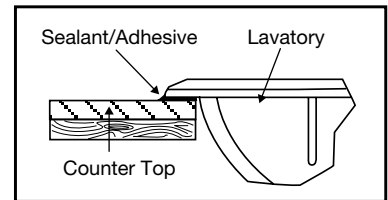

Model 251-8
(Less faucet, drain
assembly and supply)

Components

Model #	Description	Codes/Standards
251-4	Oval, self-rimming lavatory with 4" faucet centers. Less faucet, drain assembly and supply. Specify color.	 
251-8	Same as above with 8" faucet centers. Specify color.	
251-LO	Same as 251-4 less overflow. Specify color.	

MADE IN USA

Specifications

Model #	Description	Codes/Standards
251-4	Oval, self-rimming lavatory with 4" faucet centers.	
251-8	Oval, self-rimming lavatory with 8" faucet centers.	
251-LO	Same as 251-4 less overflow	

Specification	Description	Specification	Description
Material	Vitreous China	Shipping Weight	18.2 lbs. (8 kg)
Faucet Holes	4" or 8"	Warranty	Vitreous China - Limited Lifetime

Technical Information

See our complete line of acrylic and vitreous china bathroom fixtures, plastic tank trim and plumbing products.