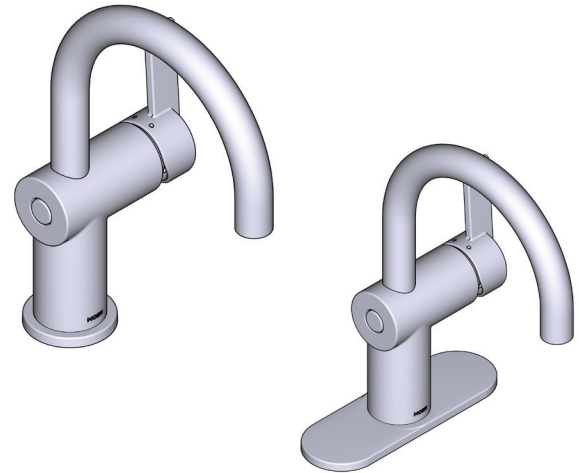

## DESCRIPTION

- Versatile, touchless convenience
- Allows users to control the faucet in 2 unique ways: touchless Wave Sensor and familiar handle
- Powered by 6 AA batteries (included) or optional AC adapter with power splitter
- Metal construction with various finishes identified by suffix
- Flexible supply lines with 3/8" compression fittings
- Includes metal spring loaded pop up drain assembly
- Includes optional 3- hole deck plate (escutcheon)
- Includes Red/Blue temperature indicators
- Quick installation using Duralock connections

## OPERATION

- Lever style handle, installed on right hand side only
- Temperature controlled by 100° arc of handle travel
- Operates with less than 5 lbs. of force

## CARTRIDGE

- 1255™ Duralast™ cartridge for Single-Handle Faucets
- Nonmetallic/nonferrous and ceramic material

## CIA™ MotionSense Wave™

Single-Handle Digital Lavatory Faucet with MotionSense Wave

**MODELS:** 6221EW Series

**THIS FAUCET IS DESIGNED TO BE INSTALLED THROUGH 1 OR 3 HOLES, 1-1/4" (32MM) MIN. DIA.**

See page 2 for dimensions