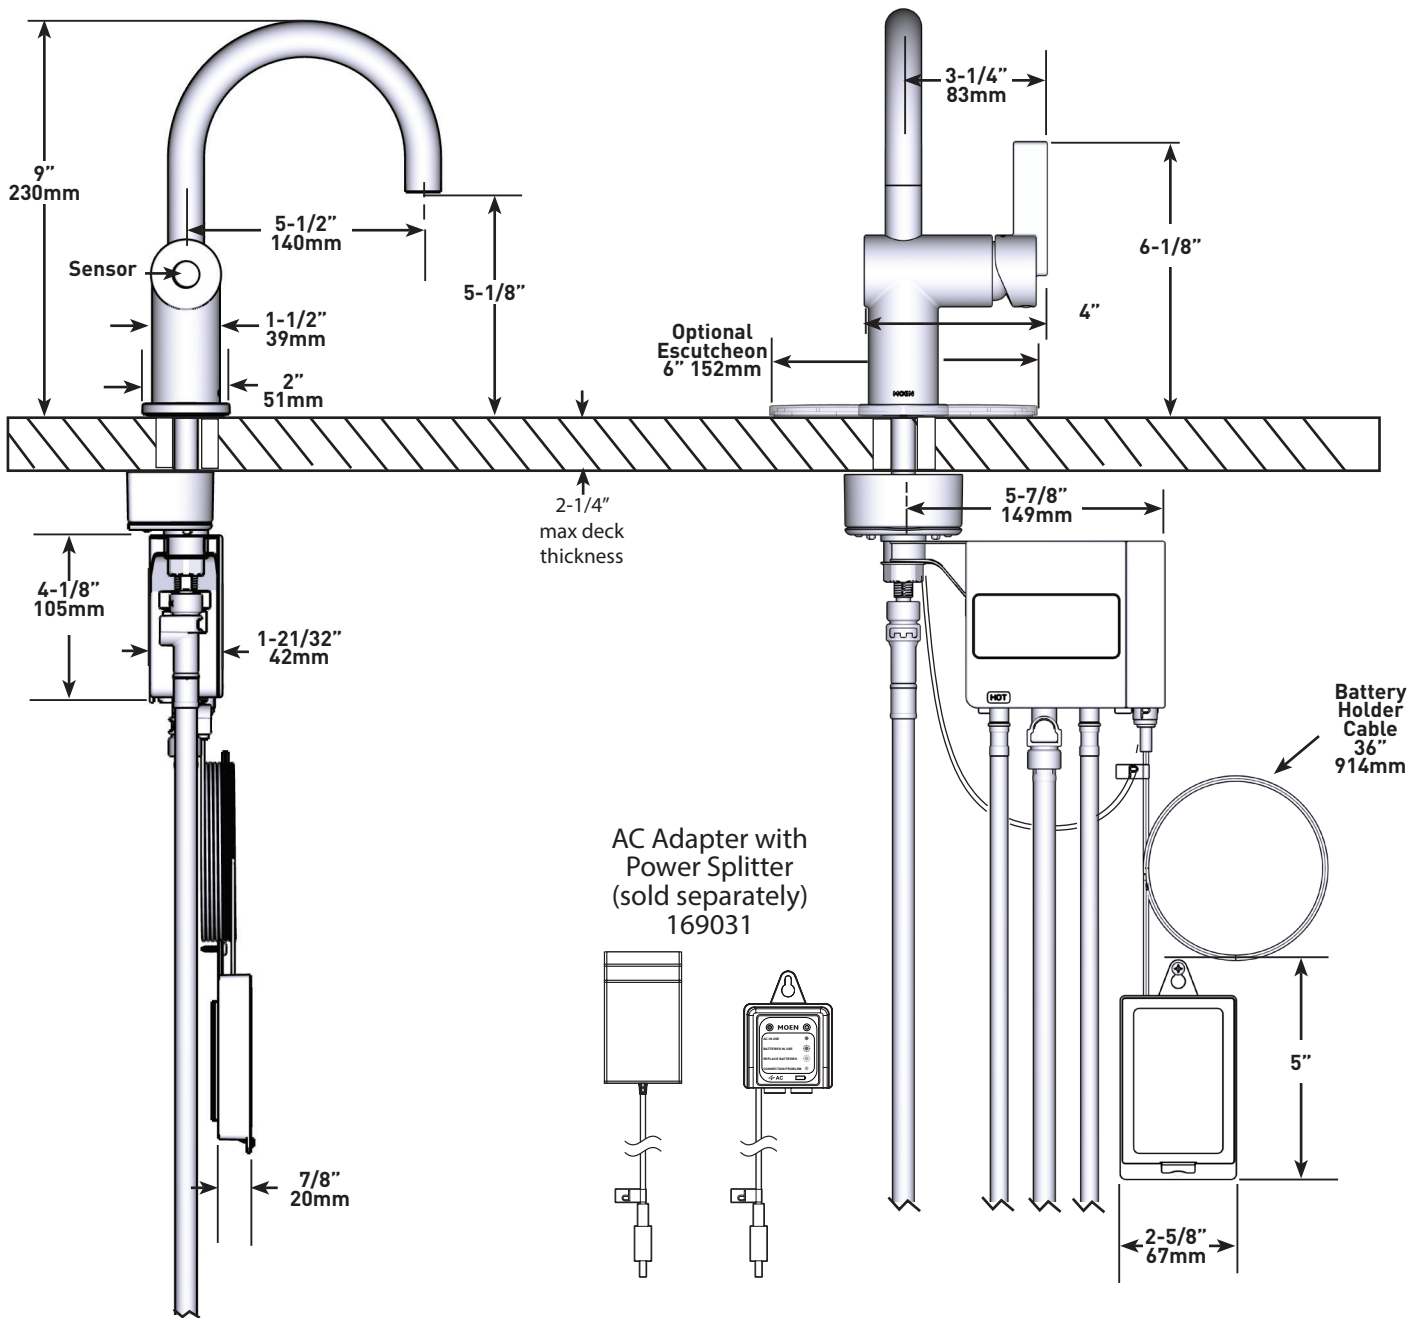

## CIA™ MotionSense Wave™

Single-Handle Digital Lavatory Faucet with MotionSense Wave

**MODELS:** 6221EW Series

**THIS FAUCET IS DESIGNED TO BE INSTALLED THROUGH 1 OR 3 HOLES, 1-1/4" (32MM) MIN. DIA.**

See page 2 for dimensions

**CRITICAL DIMENSIONS** DO NOT SCALE

**CRITICAL DIMENSIONS** DO NOT SCALE