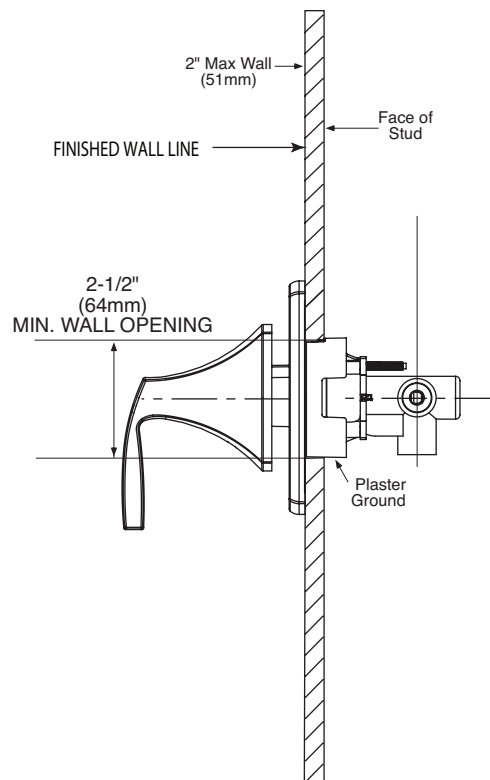

Visit www.moen.com/support for complete details and limitations

Voss™ Multi-Function Transfer Valve Trim Kit

Models: T4611 series

Valve: 3372 or 3375

Thick Wall Installation

Thin Wall Installation

CRITICAL DIMENSIONS