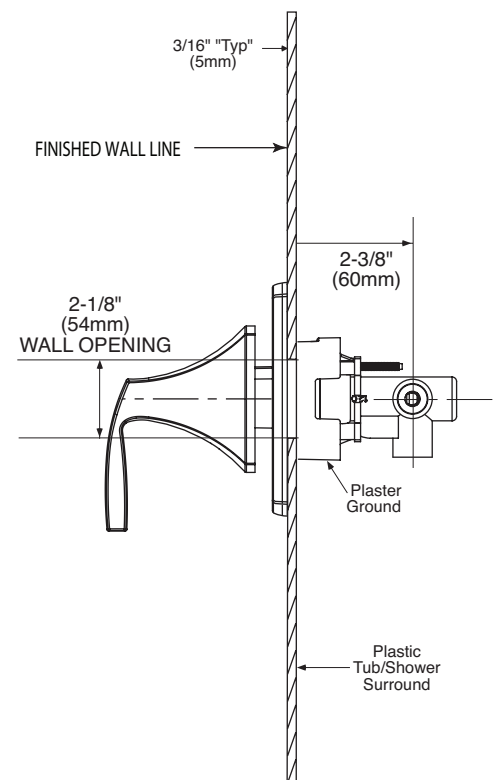

Visit www.moen.com/support for complete details and limitations

Voss™ Multi-Function Transfer Valve Trim Kit

Models: T4611 series

Valve: 3372 or 3375

Thick Wall Installation

Thin Wall Installation

CRITICAL DIMENSIONS