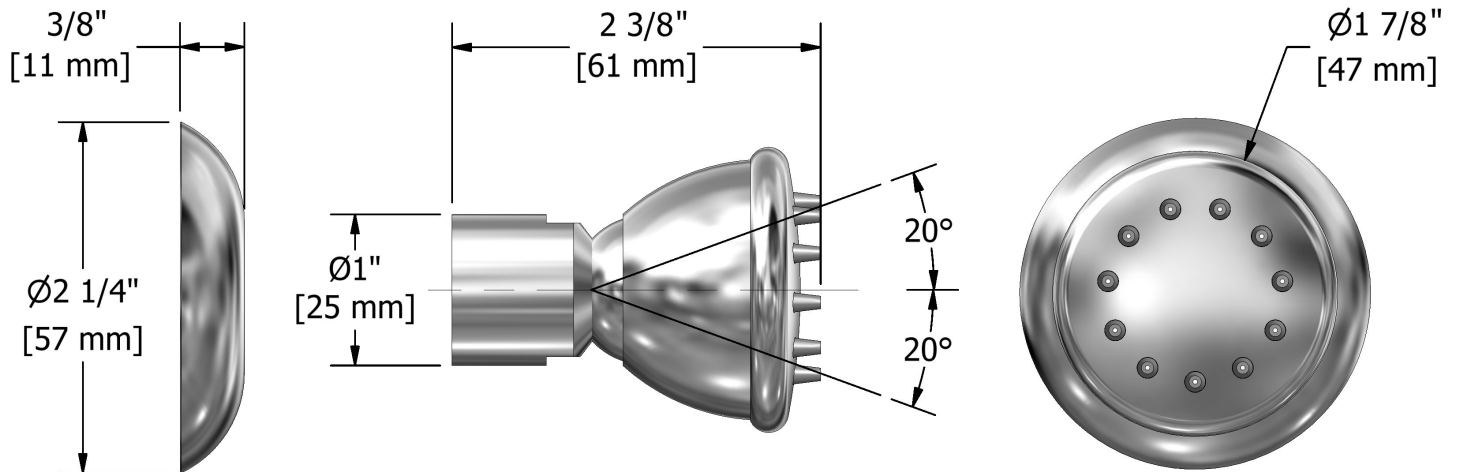

Sizes, models and finishes may differ from thoses presented.

Warranty

This **Riobel Inc.** product you have purchased carries a Limited Lifetime Warranty on the chrome, PVD finish, blacks and all working parts and is guaranteed from the initial purchase date against all manufacturing defects. All other finishes, including plastic components, are guaranteed for one year. All electric and/or electronic parts are covered by a 5-year limited warranty.

Customer Service

Ontario, West Canada : 888-287-5354 Quebec, Maritimes, United States : 866-473-8442

2020.06.11