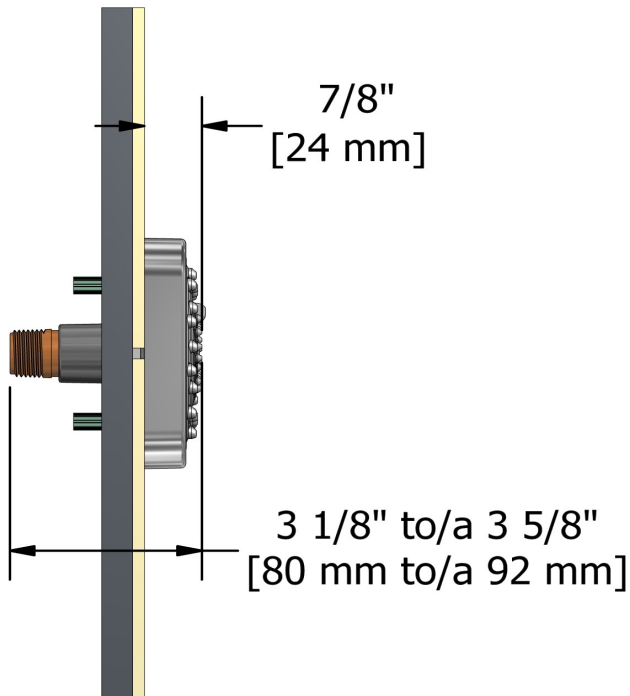

2-jet tile body jet
371

Specifications

Descriptions

- 1/2" inlet male NPT
- 2-jet
- Scale-free
- Directional

Available colors

- C : Chrome
- PN : Polished Nickel (PVD)

Available flow

- 6.2 L/min, 1.6 gpm (US) 60psi

Certifications

- CSA B125.1
- ASME A112.18.1
- CMR248 Approval

UPC®

Sizes, models and finishes may differ from thoses presented.

Warranty

This **Riobel Inc.** product you have purchased carries a Limited Lifetime Warranty on the chrome, PVD finish, blacks and all working parts and is guaranteed from the initial purchase date against all manufacturing defects. All other finishes, including plastic components, are guaranteed for one year. All electric and/or electronic parts are covered by a 5-year limited warranty.