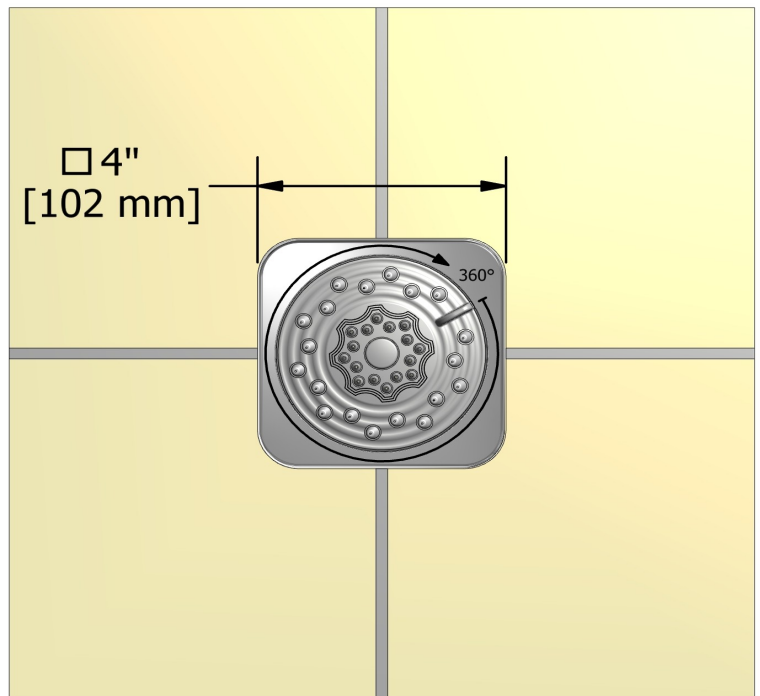

Certifications

- CSA B125.1
- ASME A112.18.1
- CMR248 Approval

UPC®