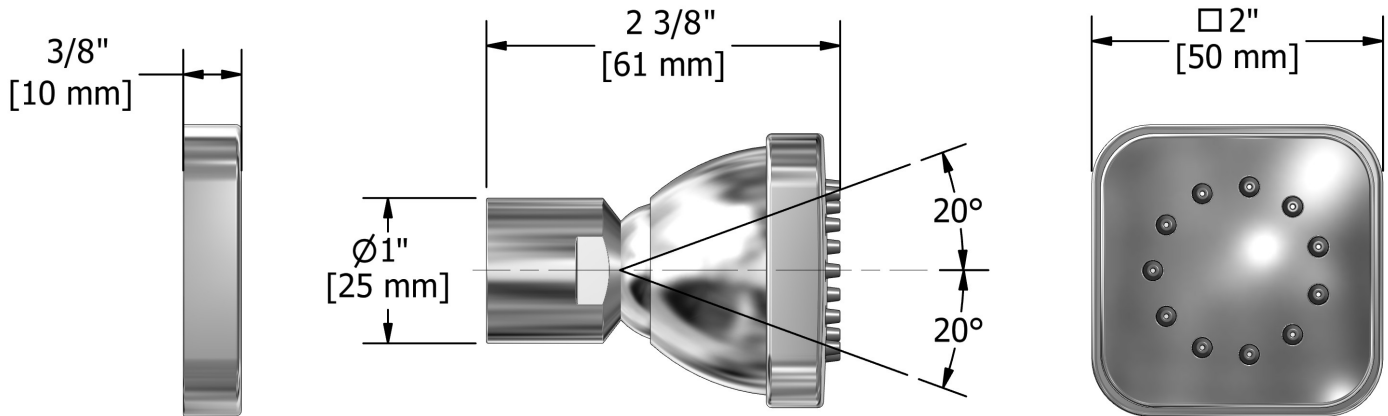

Body jet
377

Specifications

Descriptions

- ½" inlet female NPT
- Directional
- Scale-free

Available colors

- C : Chrome
- PN : Polished Nickel (PVD)

Available flow

- 2 à/to 6 L/min, 0.5 à/to 1.6 gpm (US) 60psi

Certifications

- CSA B125.1
- ASME A112.18.1
- CMR248 Approval

cUPC®

Sizes, models and finishes may differ from thoses presented.

Warranty

This **Riobel Inc.** product you have purchased carries a Limited Lifetime Warranty on the chrome, PVD finish, blacks and all working parts and is guaranteed from the initial purchase date against all manufacturing defects. All other finishes, including plastic components, are guaranteed for one year. All electric and/or electronic parts are covered by a 5-year limited warranty.