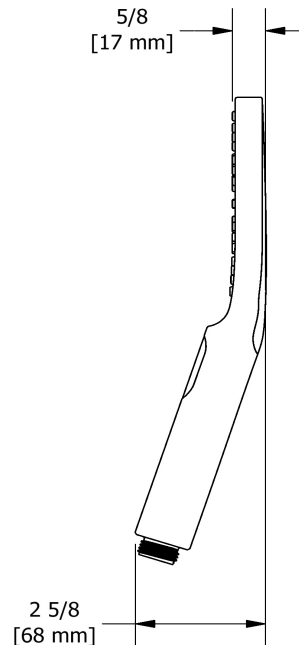

Sizes, models and finishes may differ from those presented.

Warranty

This **Riobel Inc.** product you have purchased carries a Limited Lifetime Warranty on the chrome, PVD finish, blacks and all working parts and is guaranteed from the initial purchase date against all manufacturing defects. All other finishes, including plastic components, are guaranteed for one year. All electric and/or electronic parts are covered by a 5-year limited warranty.

Customer Service

Ontario, West Canada : 888-287-5354 Quebec, Maritimes, United States : 866-473-8442