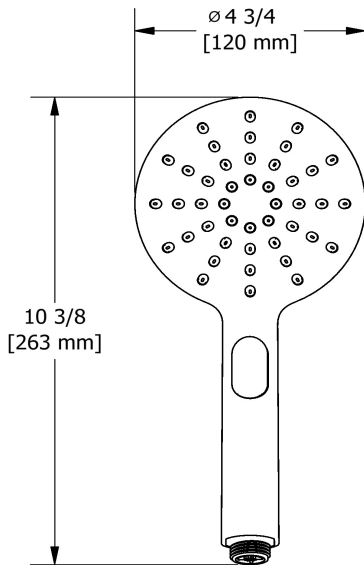

Sizes, models and finishes may differ from those presented.

Warranty

This **Riobel Inc.** product you have purchased carries a Limited Lifetime Warranty on the chrome, PVD finish, blacks and all working parts and is guaranteed from the initial purchase date against all manufacturing defects. All other finishes, including plastic components, are guaranteed for one year. All electric and/or electronic parts are covered by a 5-year limited warranty.

Customer Service

Ontario, West Canada : 888-287-5354 Quebec, Maritimes, United States : 866-473-8442