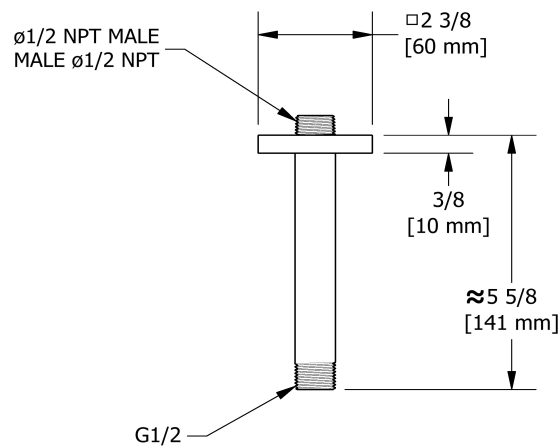

Sizes, models and finishes may differ from those presented.

Warranty

This **Riobel Inc.** product you have purchased carries a Limited Lifetime Warranty on the chrome, PVD finish, blacks and all working parts and is guaranteed from the initial purchase date against all manufacturing defects. All other finishes, including plastic components, are guaranteed for one year. All electric and/or electronic parts are covered by a 5-year limited warranty.

Customer Service

Ontario, West Canada : 888-287-5354 Quebec, Maritimes, United States : 866-473-8442