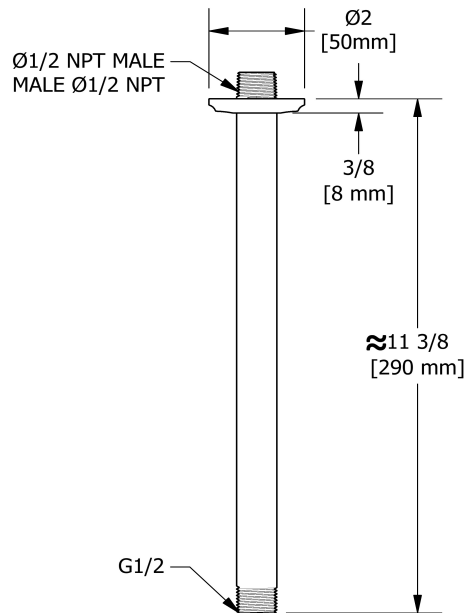

Sizes, models and finishes may differ from those presented.

Warranty

This **Riobel Inc.** product you have purchased carries a Limited Lifetime Warranty on the chrome, PVD finish, blacks and all working parts and is guaranteed from the initial purchase date against all manufacturing defects. All other finishes, including plastic components, are guaranteed for one year. All electric and/or electronic parts are covered by a 5-year limited warranty.

Customer Service

Ontario, West Canada : 888-287-5354 Quebec, Maritimes, United States : 866-473-8442