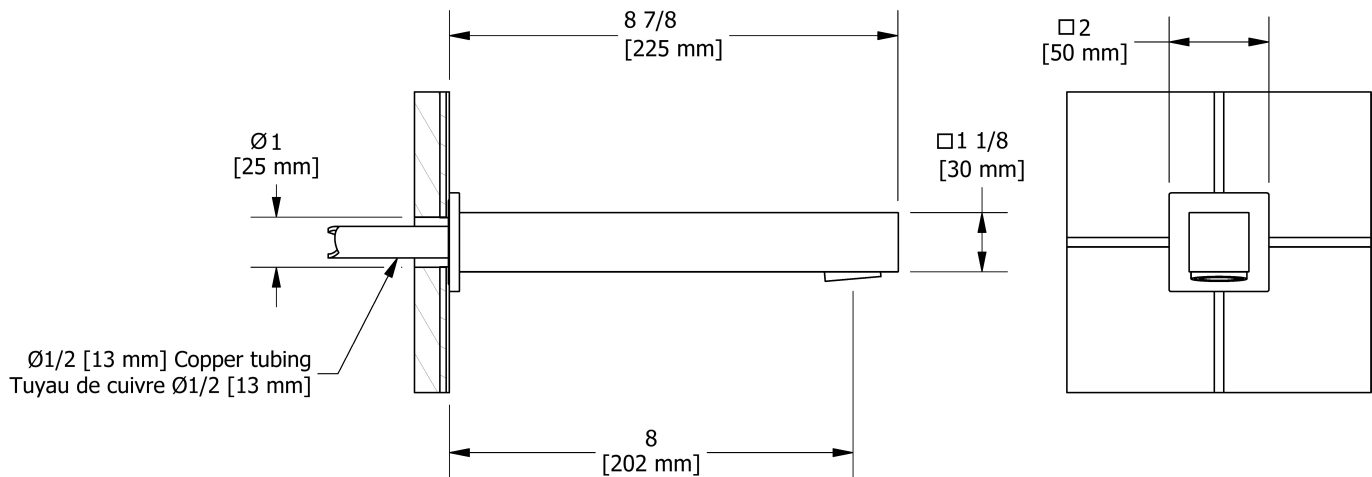

Sizes, models and finishes may differ from those presented.

Warranty

This **Riobel Inc.** product you have purchased carries a Limited Lifetime Warranty on the chrome, PVD finish, blacks and all working parts and is guaranteed from the initial purchase date against all manufacturing defects. All other finishes, including plastic components, are guaranteed for one year. All electric and/or electronic parts are covered by a 5-year limited warranty.

Customer Service

Ontario, West Canada : 888-287-5354 Quebec, Maritimes, United States : 866-473-8442

2020.06.11