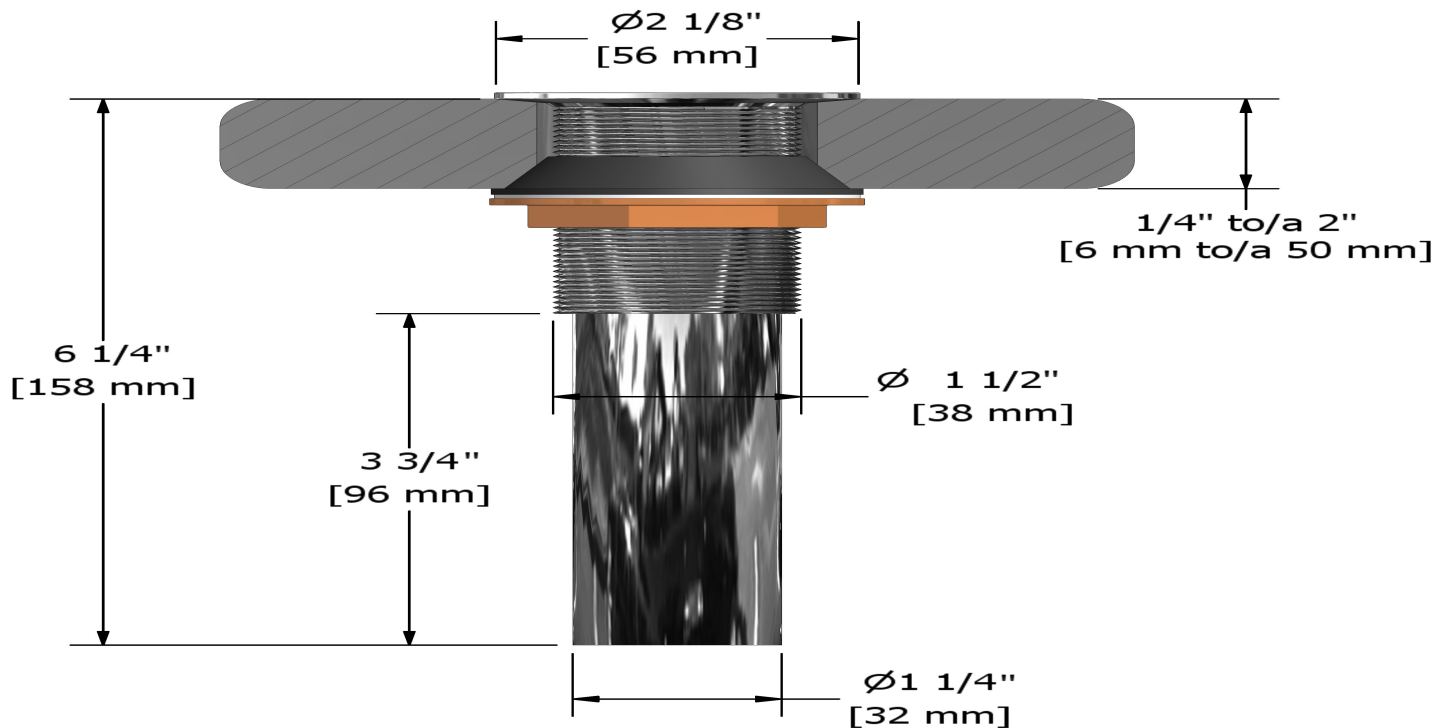

Sizes, models and finishes may differ from thoses presented.

Warranty

This **Riobel Inc.** product you have purchased carries a Limited Lifetime Warranty on the chrome, PVD finish, blacks and all working parts and is guaranteed from the initial purchase date against all manufacturing defects. All other finishes, including plastic components, are guaranteed for one year. All electric and/or electronic parts are covered by a 5-year limited warranty.

Customer Service

Ontario, West Canada : 888-287-5354 Quebec, Maritimes, United States : 866-473-8442

2020.06.11