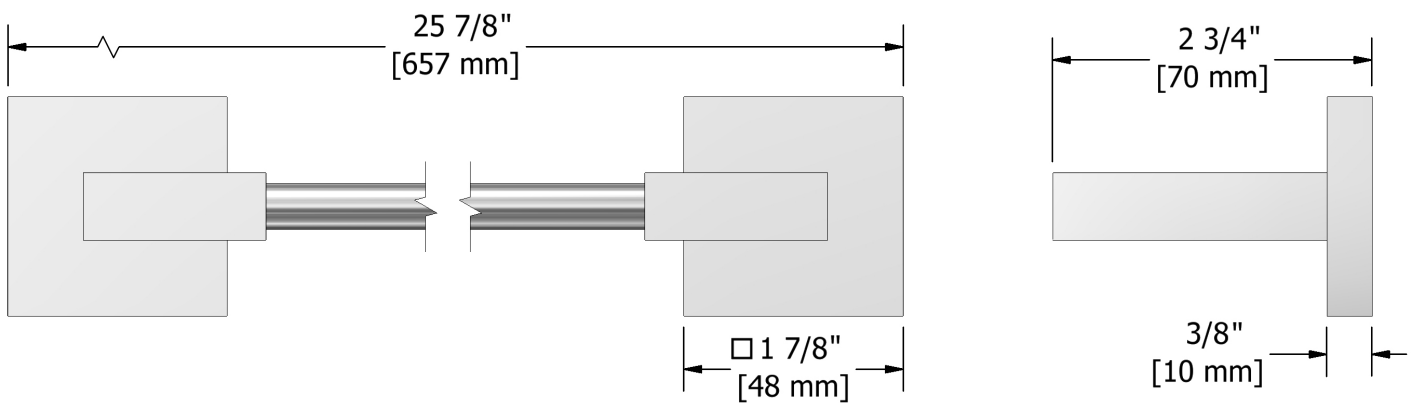

Sizes, models and finishes may differ from those presented.

Warranty

This **Riobel Inc.** product you have purchased carries a Limited Lifetime Warranty on the chrome, PVD finish, blacks and all working parts and is guaranteed from the initial purchase date against all manufacturing defects. All other finishes, including plastic components, are guaranteed for one year. All electric and/or electronic parts are covered by a 5-year limited warranty.

Customer Service

Ontario, West Canada : 888-287-5354 Quebec, Maritimes, United States : 866-473-8442

2020.06.12