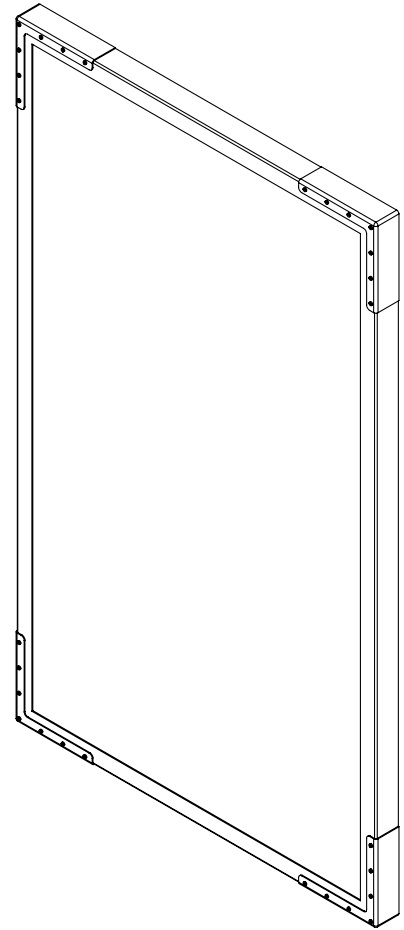

### Features

- Rectangular metal frame with decorative corner bracket details.
- Can be mounted in portrait or landscape orientation.

### Materials & Construction

- Stainless steel frame
- Includes all required mounting hardware

### Dimensions

Width: 23-1/4"

Height: 39-3/8"

### Model Number Key

PRODUCT LINE	CATEGORY	WIDTH	HEIGHT	STYLE	FINISH OPTIONS
C = Craft Series	M = Mirror	24"	40"	ND = Industrial	(See above)

Craft Industrial Mirror CM2440ND