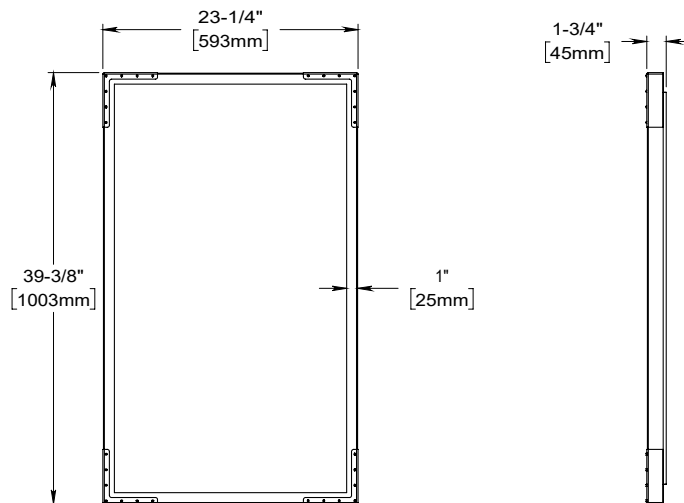

### Features

- Rectangular metal frame with decorative corner bracket details.
- Can be mounted in portrait or landscape orientation.

### Dimensions

Width: 23-1/4"

Height: 39-3/8"

### Model Number Key

PRODUCT LINE	CATEGORY	WIDTH	HEIGHT	STYLE	FINISH OPTIONS
C = Craft Series	M = Mirror	24"	40"	ND = Industrial	(See above)

Craft Industrial Mirror CM2440ND