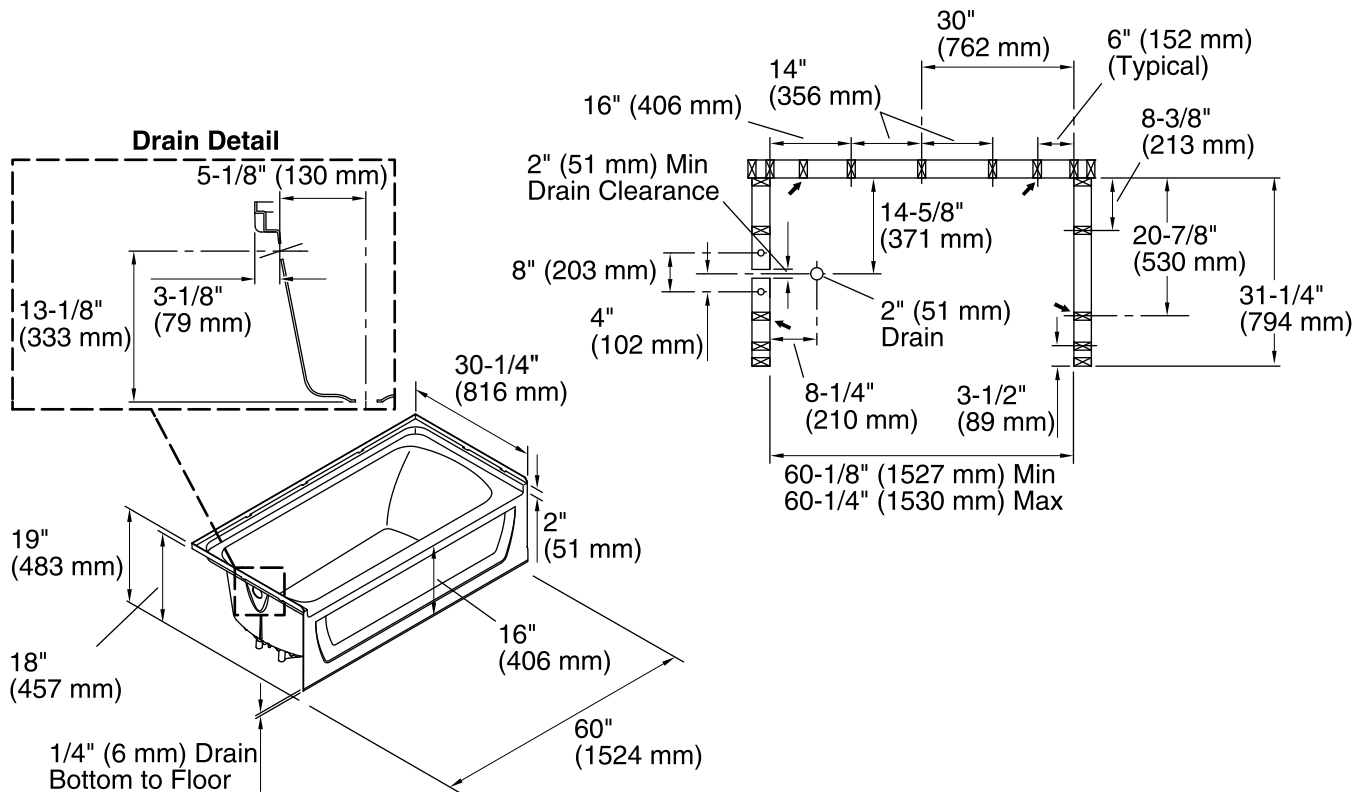

Features

- Made of solid Vikrell material for strength, durability, and lasting beauty
- Designed with a 16" apron
- Durable high-gloss finish provides a smooth, shiny surface that is easy to clean.
- Gently sloping bath with integral apron
- 2" wainscot allows tile-down installation above bath deck
- Can be installed with Wall Set 71374100

See website for detailed warranty information.

Available Colors/Finishes

Color tiles intended for reference only.

Color	Code	Description
	0	White
	96	KOHLER Biscuit

Technical Information

All product dimensions are nominal.

Installation:	Three-wall alcove
Drain location:	Left
Basin area, bottom:	45" x 20" (1143 mm x 508 mm)
Basin area, top:	53" x 23" (1346 mm x 584 mm)
Water depth:	11-1/4" (286 mm)
Water capacity:	44 gal (166.6 L)
Minimum flat for door:	2-3/4" (70 mm)
Maximum door width:	57-11/16" (1465 mm)