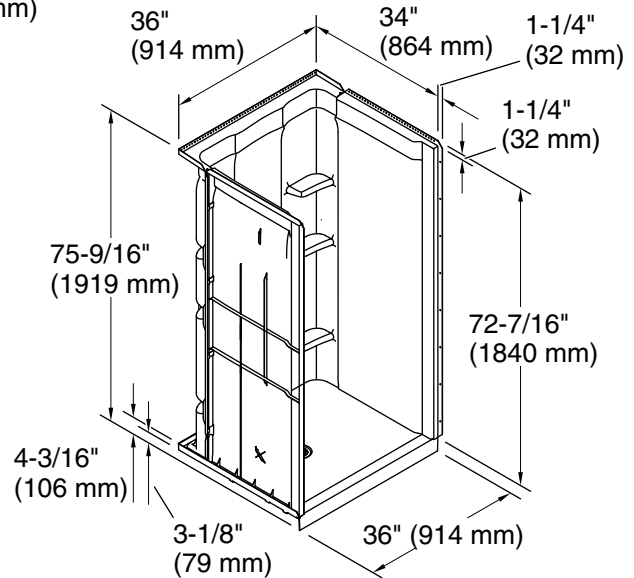

Medley® 36" x 34" shower stall 72400100

Features

- 3-1/8" (79 mm) threshold.
- Tongue-and-groove modular design allows for easy installation during any phase of construction.
- Smooth wall design with molded-in shelves and shaving ledges.
- Easy-to-clean, durable high-gloss finish.

Included Components

Product consists of:

- 72301100 36" x 34" shower base
- 72402100 36" shower back wall
- 72405100 34" shower end wall set

Codes/Standards

- CSA B45.5/IAPMO Z124
- ASTM E162
- ASTM E662
- HUD, UM Bulletin 73

Technical Information

All product dimensions are nominal.

- Installation: Three-wall alcove
- Drain location: Center
- Weight: 94 lbs (42.6 kg)
- Maximum door height: 70-3/4" (1797 mm)
- Maximum door width: 33-5/8" (854 mm)