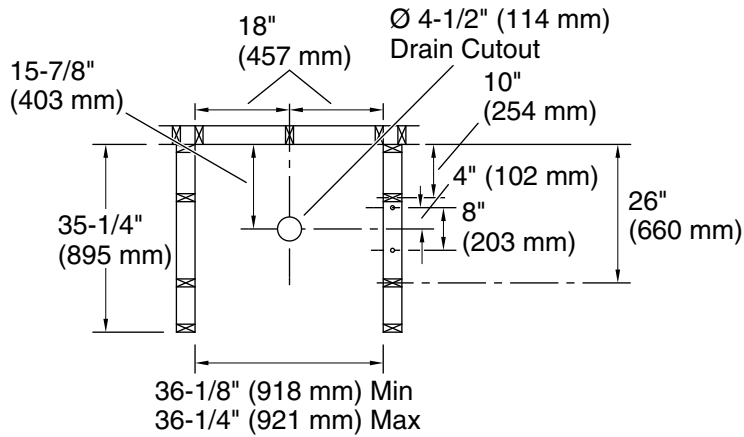

Medley® 36" x 34" shower stall 72400100

Features

- 3-1/8" (79 mm) threshold.
- Tongue-and-groove modular design allows for easy installation during any phase of construction.
- Smooth wall design with molded-in shelves and shaving ledges.
- Easy-to-clean, durable high-gloss finish.

Included Components

Product consists of:

- 72301100 36" x 34" shower base
- 72402100 36" shower back wall
- 72405100 34" shower end wall set

Codes/Standards

- CSA B45.5/IAPMO Z124
- ASTM E162
- ASTM E662
- HUD, UM Bulletin 73

Technical Information

All product dimensions are nominal.

- Installation: Three-wall alcove
- Drain location: Center
- Weight: 94 lbs (42.6 kg)
- Maximum door height: 70-3/4" (1797 mm)
- Maximum door width: 33-5/8" (854 mm)