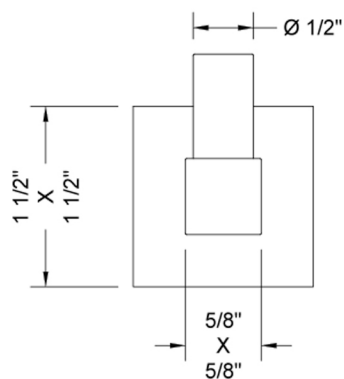

CUBIX® Robe Hook

Model #: 4279-

FEATURES:

- All brass single robe hook
- Universal mounting hardware included
- 2 1/8" projection

AVAILABLE FINISHES:

Polished Chrome (PCH)	Satin Chrome (SC)	Bronze Umber (BU)
Satin Nickel (SN)	Pewter (PEW)	Caramel Bronze (CB)
Polished Nickel (PN)	Antique Brass (AB)	Antique Copper (ACU)
Oil-Rubbed Bronze (ORB)	Polished Brass (PB)	Polished Copper (PCU)
Vintage Bronze (VB)	Satin Brass (SB)	Matte Black (MBK)
Satin Gold (SG)	Polished Gold (PG)	Black Nickel (BKN)
Bombay Gold (BG)	Jewelers Gold (JG)	Europa Bronze (EB)
White (WH)	Sedona Beige (SDB)	Tristan Brass (TB)
Unlacquered Brass (ULB)	Satin Cooper (SCU)	

SPECIFICATION DRAWING:

FRONT VIEW

SIDE VIEW