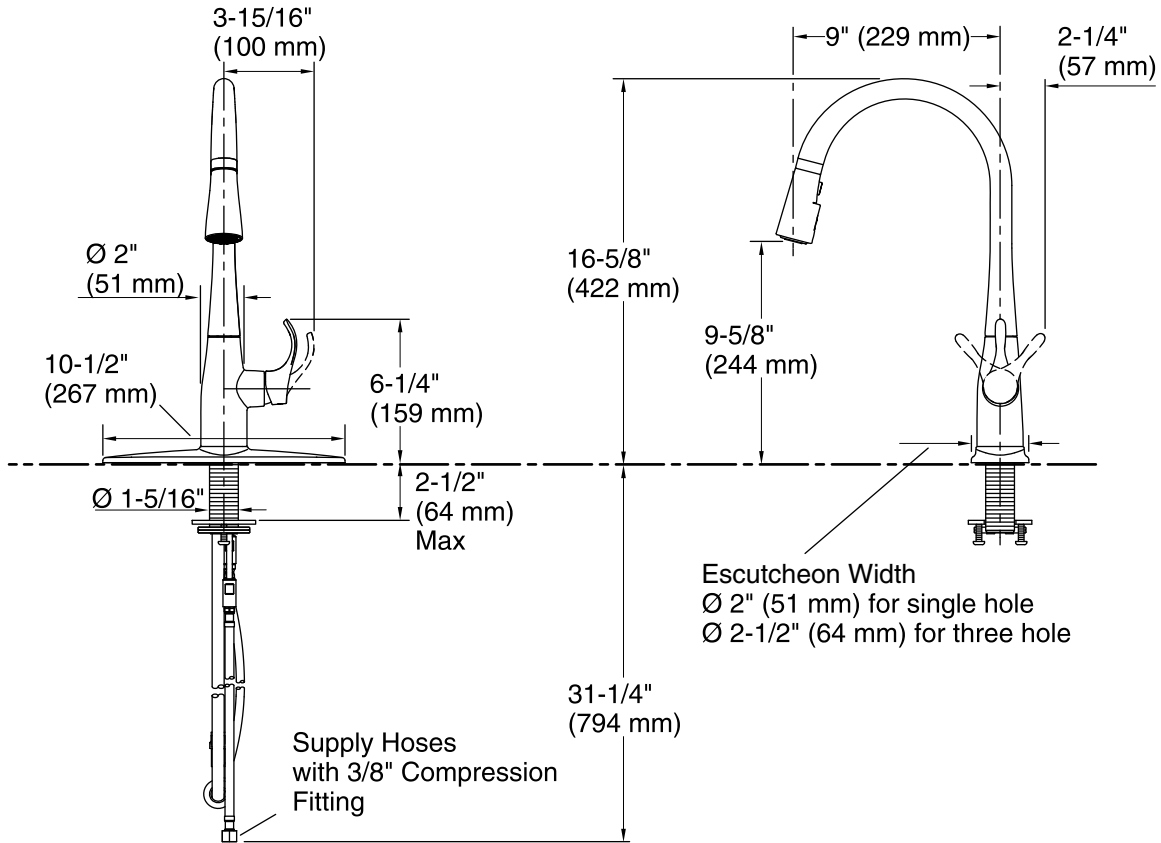

Optional Products/Accessories

1012715 Kitchen Faucet Deep Rough-In Kit

ADA CSA B651

Codes/Standards

ASME A112.18.1/CSA B125.1
 NSF/ANSI 61
 NSF/ANSI 372
 All applicable US Federal and State material regulations
 DOE - Energy Policy Act 1992
 ADA
 ICC/ANSI A117.1
 CSA B651

Technical Information

All product dimensions are nominal.

Faucet:

Flow rate: 1.5 gal/min (5.7 l/min)

Pressure: 60 psi (4.1 bar)

Notes

Install this product according to the installation guide.

ADA, CSA B651 compliant when installed to the specific requirements of these regulations.