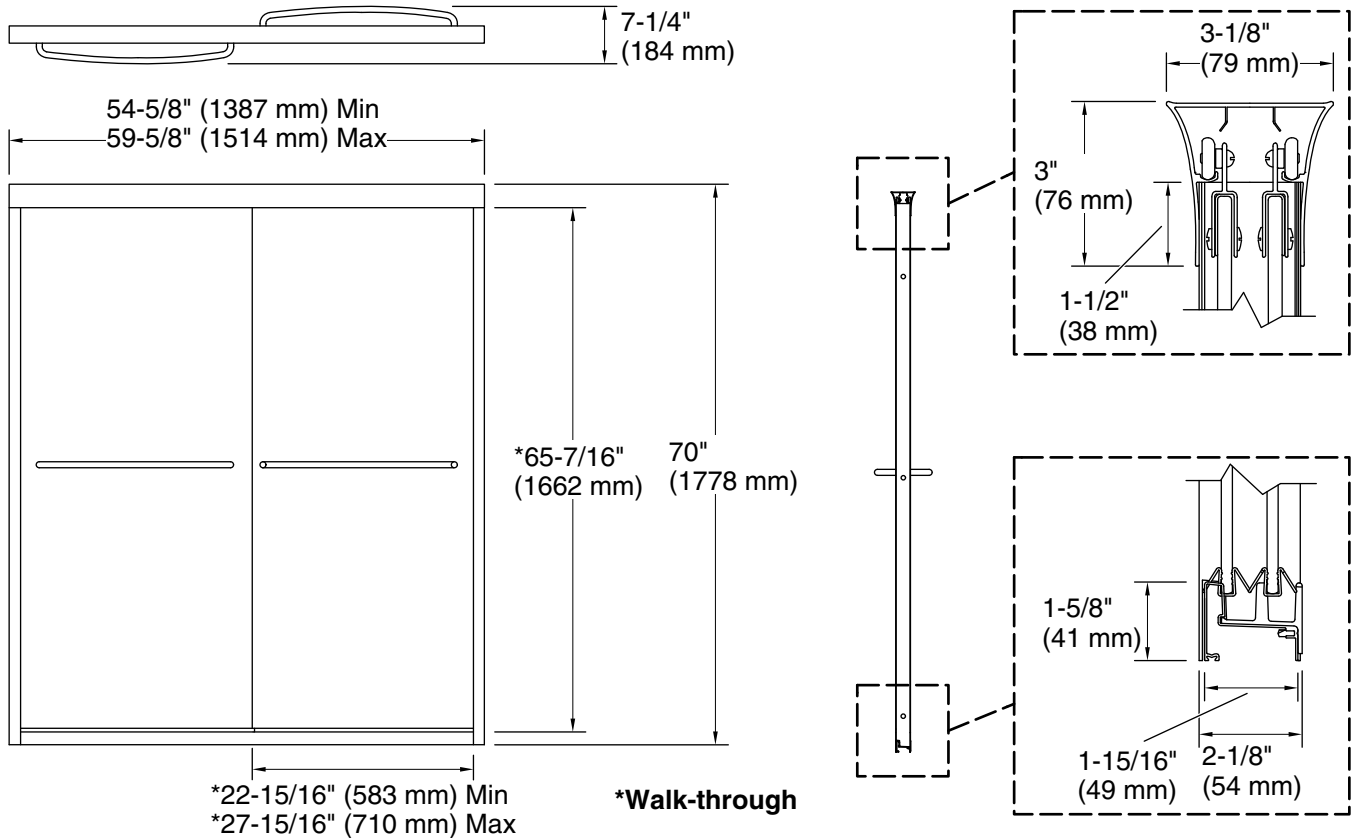

### Installation

- Fits opening widths 54-5/8" – 59-5/8" (1387 – 1514 mm).
- 3/8" (10 mm) out-of-plumb adjustability per side allows for simpler installation.
- Door can be installed to open to the left or right to suit your bathroom layout.
- For residential use only.
- Not for use in hospitality.

### Technical Information

All product dimensions are nominal.

Installation type: For shower base installation

Opening Width - Min: 54-5/8" (1387 mm)

Opening Width - Max: 59-5/8" (1514 mm)

Walk-through - Min: 22-15/16" (583 mm)

Walk-through - Max: 27-15/16" (710 mm)

Glass thickness: 1/4" (6 mm)

Glass coating: CleanCoat®

### Notes

Install this product according to the installation instructions.

The vertical opening should be a minimum of 72-1/4" (1835 mm) to allow for installation clearance.