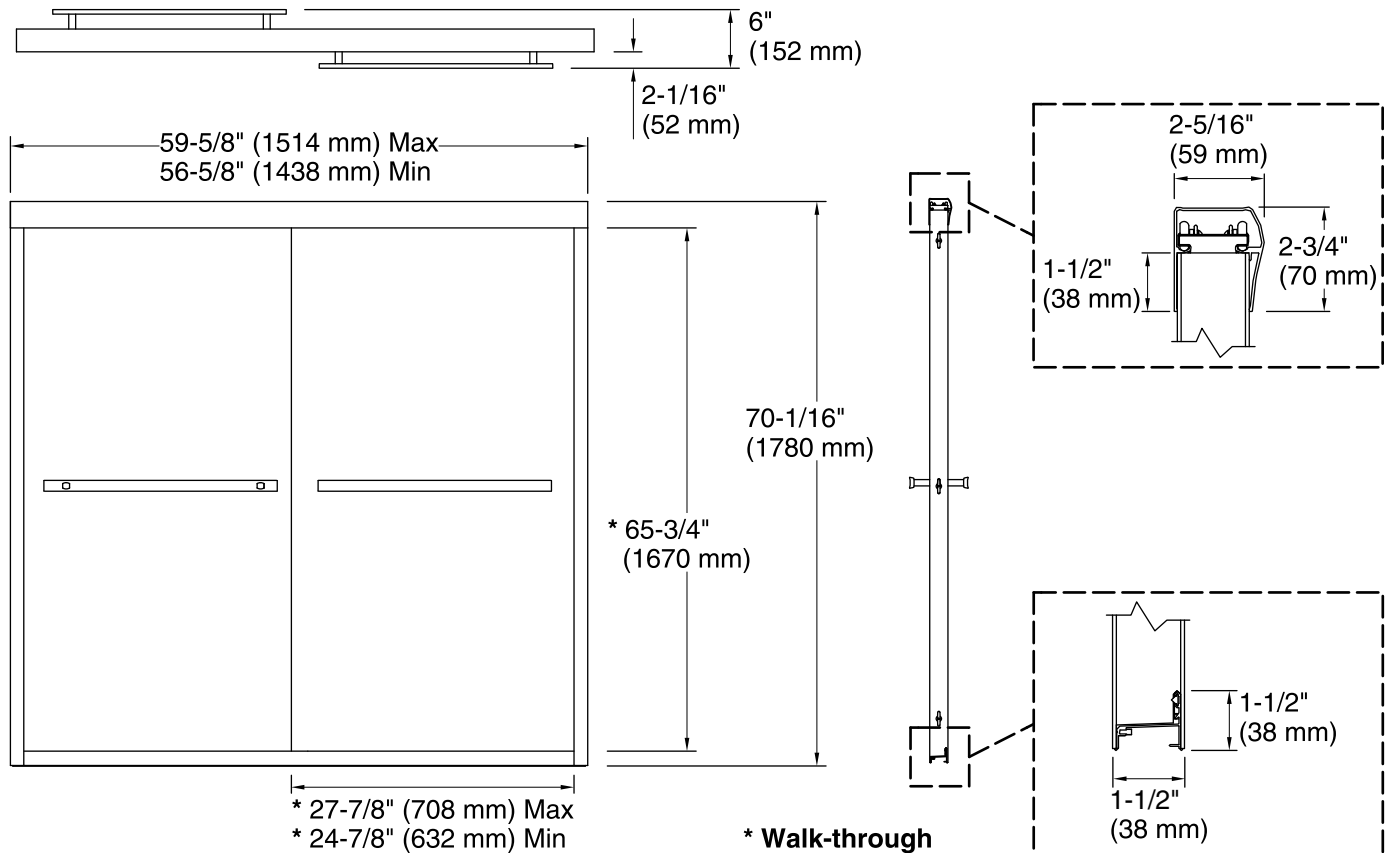

Gradient®

Frameless Sliding Shower Door

K-R709064-L

Features

- Frameless, 1/4-inch-thick Crystal Clear tempered glass.
- Improved bypassing mechanism for smoother feel.
- Solid-metal contemporary towel bar design.
- CleanCoat™ glass treatment repels water for improved ease of cleaning.
- Reversible top track offers a choice of curved or flat profile.
- Out-of-plumb adjustability for easy installation.

L Crystal Clear

Technical Information

All product dimensions are nominal.

Installation type: For shower base installation

Opening style: Sliding/Bypass

Opening Width - Min: 56-5/8" (1438 mm)

Opening Width - Max: 59-5/8" (1514 mm)

Walk-through - Min: 24-7/8" (632 mm)

Walk-through - Max: 27-7/8" (708 mm)

Glass thickness: 1/4" (6 mm)

Glass coating: CleanCoat®

Notes

Install this product according to the installation guide.

The vertical opening should be a minimum of 71-13/16" (1824 mm) to allow for installation clearance.