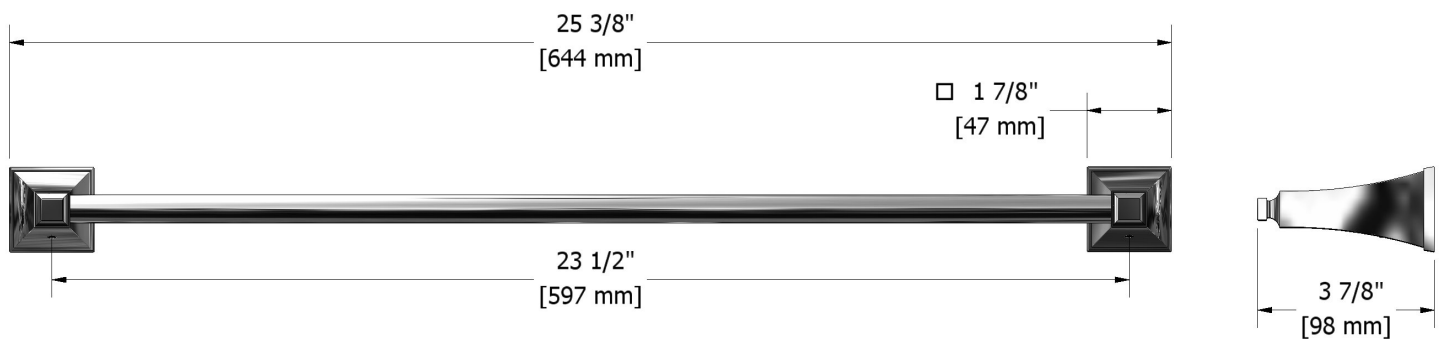

60 cm (24") towel bar
EF5

Specifications

Descriptions

- 4 anchor points
- May be cut to desired length

Available colors

- C : Chrome
- BN : Brushed Nickel (PVD)
- PN : Polished Nickel (PVD)

Sizes, models and finishes may differ from thoses presented.