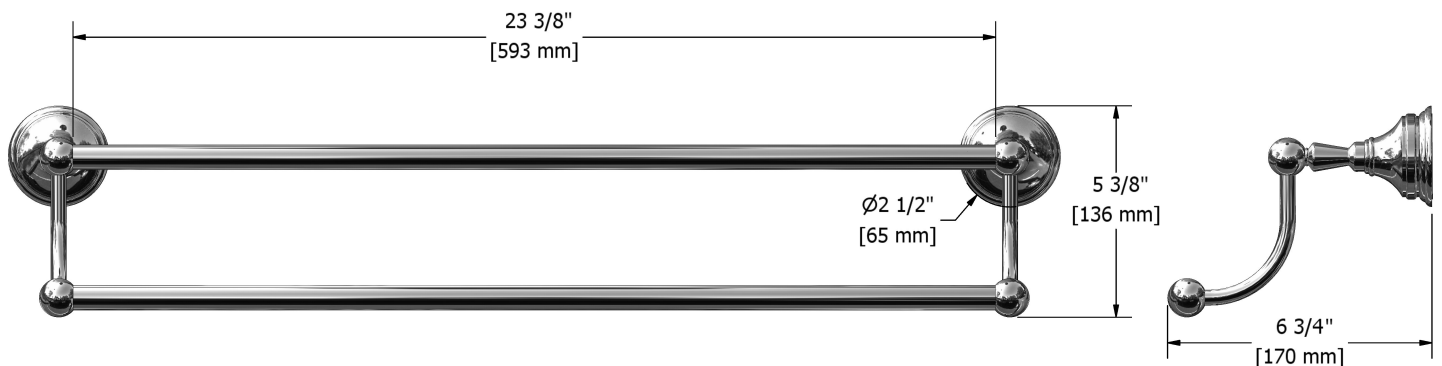

60 cm (24") double towel bar  
**RT6**

## Specifications

### Descriptions

- 4 anchor points
- May be cut to desired length

### Available colors

- C : Chrome
- BN : Brushed Nickel (PVD)
- PN : Polished Nickel (PVD)

Sizes, models and finishes may differ from those presented.